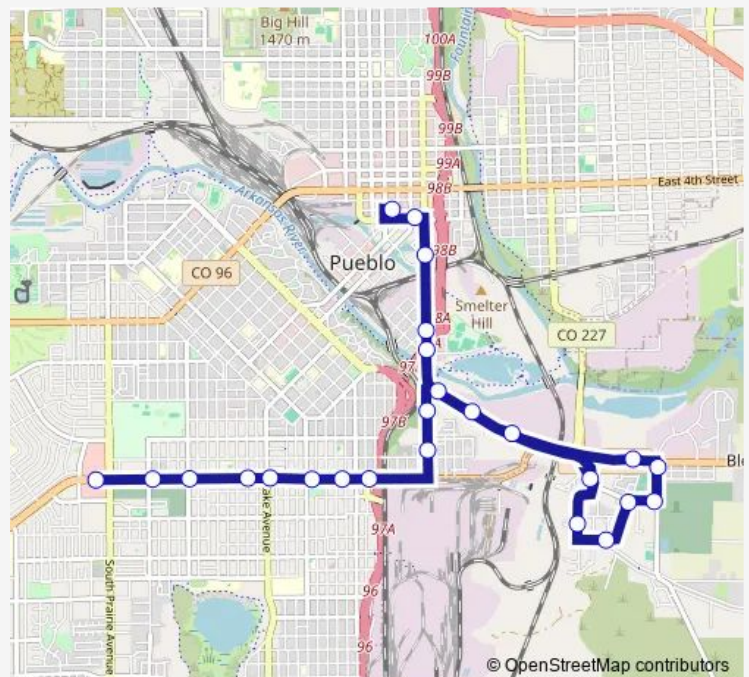

Friday 06:24-17:24

Saturday 08:24-17:24

Sunday —

Route info

Direction: Northern - Prairie Walgreens

Stops: 25

Trip Duration: 0 hour 31 min

11 — Red Creek Ride

Santa Fe - C St

Santa Fe - Alan Hamel

City Center Dr - Main

Transit Center (Court St)

Direction

Transit Center (Court St) — Northern - Prairie Walgreens

27 stops

[Open route schedule](#)

Transit Center (Court St)

Central Main St Richmond Apartments

S Main - D St Police Station

Abriendo - Midway

Lamar - Jewel Mesa Towers

Abriendo - Harvard

Abriendo - 4th St Loaf N Jug

Cleveland - Abriendo

Saturday 08:00-17:00

Sunday —

Route info

Direction: Transit Center (Court St)

Stops: 27

Trip Duration: 0 hour 24 min

Northern - Wedgewood

Northern - Prairie Walgreens