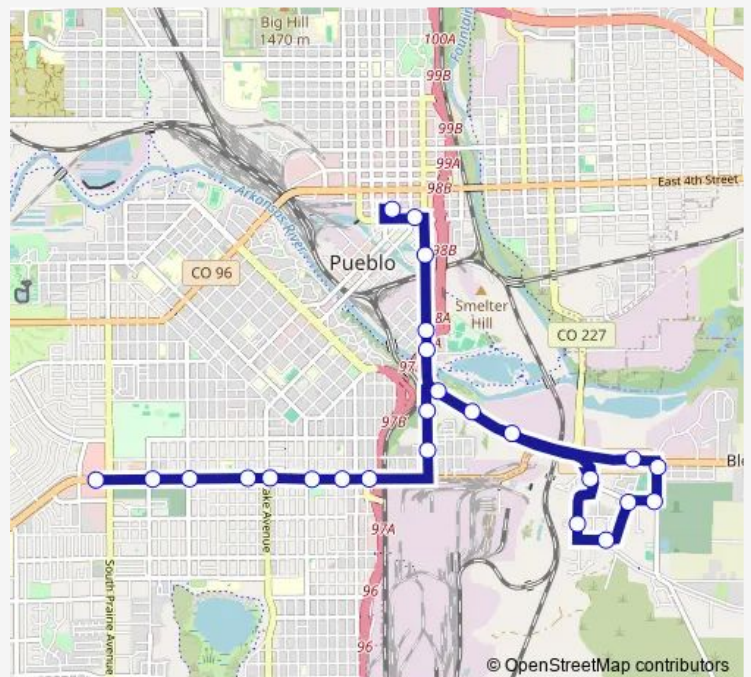

Santa Fe - Moffat

Santa Fe - Locust

Route schedule

Northern - Prairie Walgreens — Transit Center (Court St)

Monday 06:24-17:24

Tuesday 06:24-17:24

Wednesday 06:24-17:24

Thursday 06:24-17:24

Friday 06:24-17:24

Saturday 08:24-17:24

Sunday —

Route info

Direction: Northern - Prairie Walgreens

Stops: 25

Trip Duration: 0 hour 31 min

11 — Red Creek Ride

Santa Fe - C St

Santa Fe - Alan Hamel

City Center Dr - Main

Transit Center (Court St)

Direction

Transit Center (Court St) — Northern - Prairie Walgreens

27 stops

[Open route schedule](#)

Saturday 08:00-17:00

Sunday —

Route info

Direction: Transit Center (Court St)

Stops: 27

Trip Duration: 0 hour 24 min

Northern - Wedgewood

Northern - Prairie Walgreens