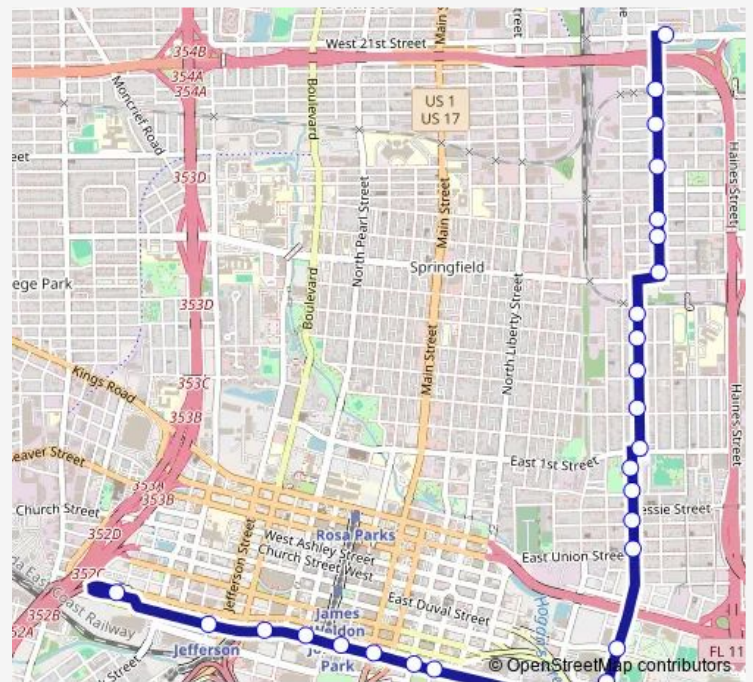

Florida Ave + 1st St

A Phillip Randolph Blvd + 1st St

A Philip Randolph Blvd + Phelps St

A Philip Randolph Blvd + Odessa St

A Philip Randolph Blvd + Union St

A Philip Randolph Blvd + Duval St

A Philip Randolph Blvd + Adams St

Bay St + Market St

Bay St + Newnan St

Bay St + Main St

Route schedule

21st St + Phoenix Ave — Jrhc Bay L

Monday	04:58-23:53
Tuesday	04:58-23:53
Wednesday	04:58-23:53
Thursday	04:58-23:53
Friday	04:58-23:53
Saturday	06:15-21:15
Sunday	06:15-21:15

Route info

Direction: 21st St + Phoenix Ave

Stops: 26

Trip Duration: 0 hour 19 min

11 — A Philip Randolph

Bay St + Laura St

Bay St + Julia St

Bay St + Clay St

Bay St. & Jefferson St. fs wb

Jrtc Bay L

Direction

Jrtc Bay L — 21st St + Phoenix Ave

36 stops

[Open route schedule](#)

Jrtc Bay L

Forsyth St + Jefferson St