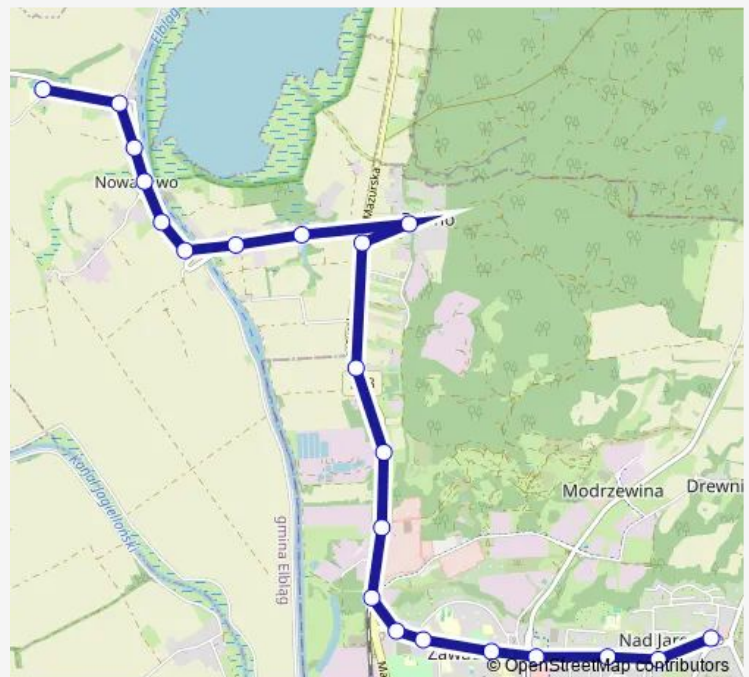

Wednesday 14:10-22:09

Thursday 14:10-22:09

Friday 14:10-22:09

Saturday —

Sunday —

Route info

Direction: Rubno (pętla)

Stops: 15

Trip Duration: 0 hour 19 min

■ 11 — Linia 11

BusMaps

Direction

Nowakowo (szkoła) 2 — Nad Jarem wysiad.

21 stops

[Open route schedule](#)

Nowakowo (szkoła) 2

Friday 04:45-19:50

Saturday 05:30-20:31

Sunday 08:00-19:01

Route info

Direction: Nad Jarem 1

Stops: 21

Trip Duration: 0 hour 20 min

Direction

Thursday 05:31-21:42

Friday 05:31-21:42

Saturday 06:38-21:27

Sunday 10:54-20:50

Route info

Direction: Nad Jarem 1

Stops: 16

Trip Duration: 0 hour 19 min