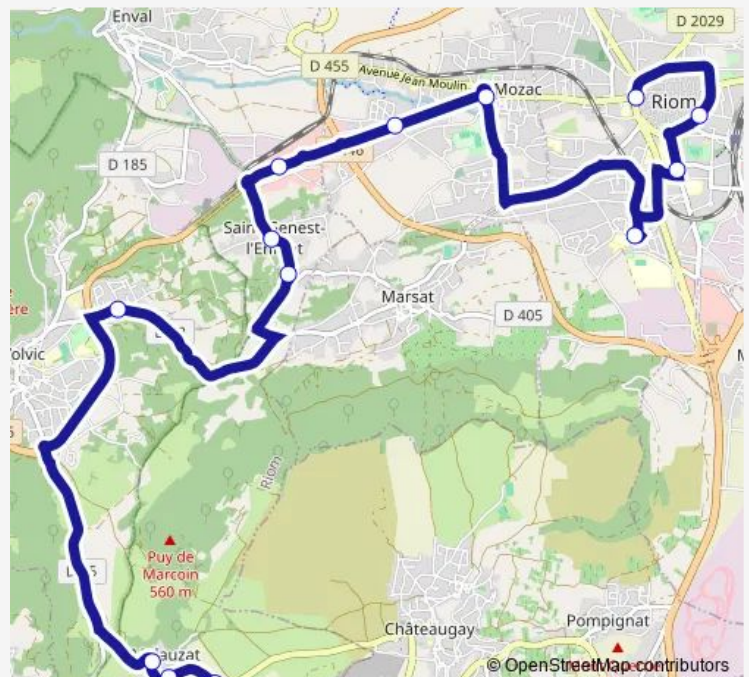

## Route schedule

Malauzat Centre — Bel Horizon

Monday 07:12

Tuesday 07:12

Wednesday 07:12

Thursday 07:12

Friday 07:12

Saturday —

## Route info

Direction: Malauzat Centre

Stops: 13

Trip Duration: 0 hour 38 min

## Direction

Sainte Marie — Malauzat Lotissement

12 stops

[Open route schedule](#)

Sainte Marie

Lycée Bonté

Lycée Virlogeux

Europe

## Route info

Direction: Sainte Marie

Stops: 12

Trip Duration: 0 hour 49 min