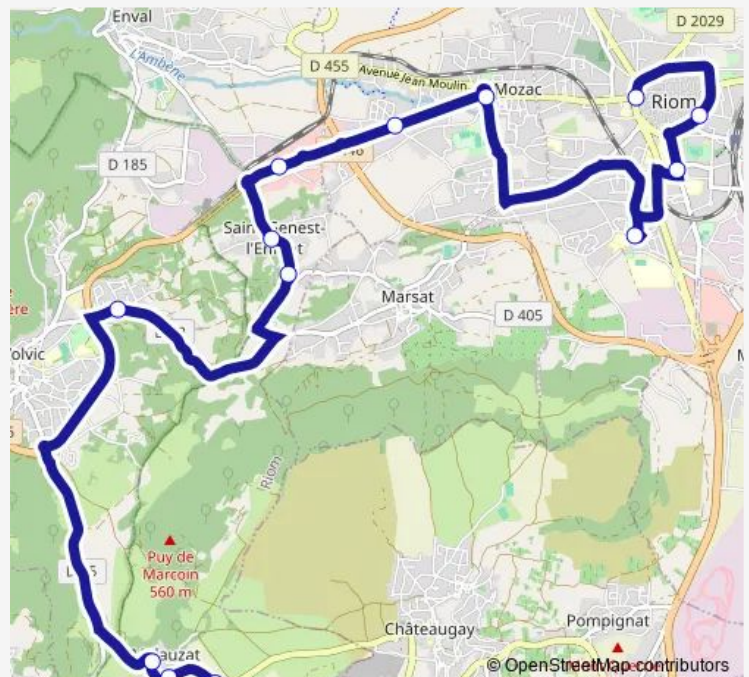

Saturday —

Sunday —

Route info

Direction: Malauzat Centre

Stops: 13

Trip Duration: 0 hour 38 min

Direction

Sainte Marie — Malauzat Lotissement

12 stops

[Open route schedule](#)

Sainte Marie

Lycée Bonté

Lycée Virlogeux

Europe

Le Joug

Les Gardelles

Monday 17:45

Tuesday 17:45

Wednesday —

Thursday 17:45

Friday 17:45

Saturday —

Sunday —

Route info

Direction: Sainte Marie

Stops: 12

Trip Duration: 0 hour 49 min

Direction

Bel Horizon — Malauzat Lotissement

13 stops

[Open route schedule](#)

Bel Horizon