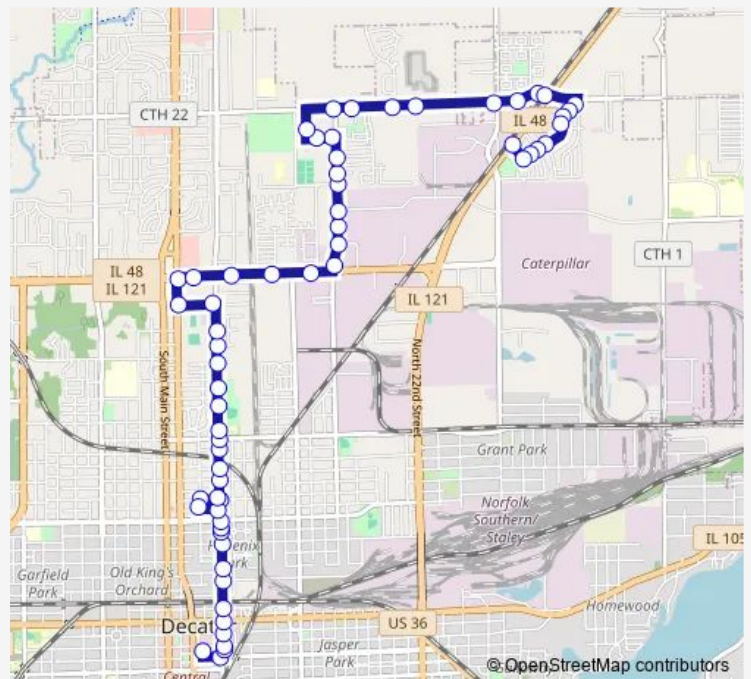

Bus 11 Martin Luther King Drive - Meadowlark

[Go to website](#)

Direction

Transit Center BAY 3 — Tanager DR & IL 48

62 stops

[Open route schedule](#)

- Transit Center BAY 3
- E Prairie AVE & Martin Luther King Dr
- N Martin Luther King DR & E
- N Martin Luther King Drive & E William St
- N Martin Luther King DR & E North St
- N Martin Luther King DR & E Eldorado St
- N Martin Luther King DR & E Cerro Gordo St
- N Martin Luther King DR & E Sangamon St
- N Martin Luther King DR & E Marietta St
- N Martin Luther King DR & E Condit St
- N Martin Luther King DR & E Leafland Ave
- MLK N Leafland
- N Martin Luther King DR & E Grand Ave
- N Martin Luther King DR & E Center St
- E Center ST & N Warren St
- N Warren ST & E Waggoner St
- E Waggoner ST & N Martin Luther King Dr
- E Center ST & N Martin Luther King Dr
- N Martin Luther King DR & E Division St
- N Martin Luther King DR & E Olive St
- N Martin Luther King DR & E Johnson Ave

Route schedule

Transit Center BAY 3 — Tanager DR & IL 48

| | |
|-----------|-------------|
| Monday | 05:26-18:15 |
| Tuesday | 05:26-18:15 |
| Wednesday | 05:26-18:15 |
| Thursday | 05:26-18:15 |
| Friday | 05:26-18:15 |
| Saturday | 06:15-18:15 |
| Sunday | — |

Route info

Direction: Transit Center BAY 3

Stops: 62

Trip Duration: 0 hour 25 min

11 — Martin Luther King Drive - Meadowlark

N Martin Luther King DR & E Garfield Ave

N Martin Luther King DR & E South Dr

N Martin Luther King DR & E North Dr

Direction: Tanager DR & IL 48

Stops: 54

Trip Duration: 0 hour 28 min

Martin Luther King DR AT Northgate Ford

N Martin Luther King DR & E Arlington Ave

N Martin Luther King DR & E Mckinley Ave

N Martin Luther King DR AT Ameren