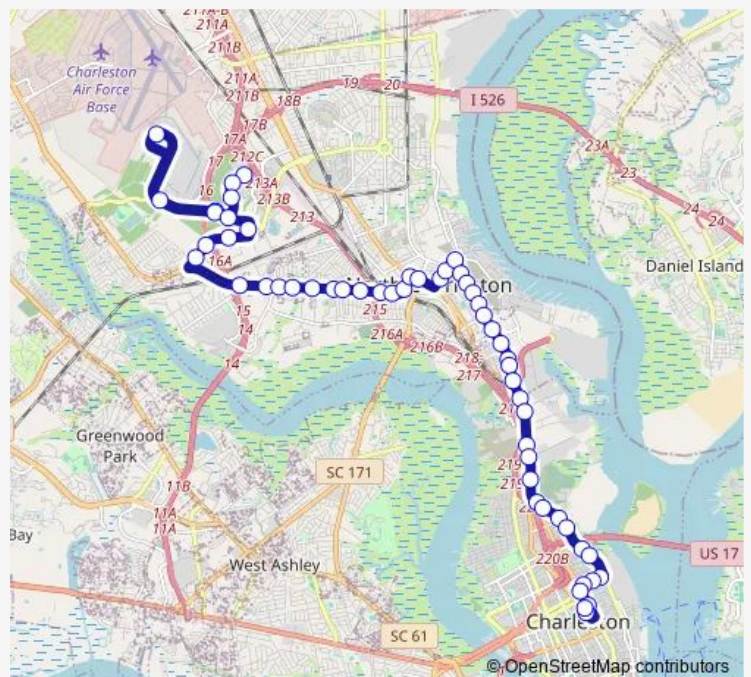

Spruill Ave / Echo Ave

Spruill Ave / Riverview Ave

Spruill Ave / Stromboli Ave

Route schedule

Mary St / Meeting St — Centre Pointe Dr / Tanger Outlet Blvd

Monday 05:54-20:39

Tuesday 05:54-20:39

Wednesday 05:54-20:39

Thursday 05:54-20:39

Friday 05:54-20:39

Saturday 07:08-20:34

Sunday 09:05-19:05

Route info

Direction: Mary St / Meeting St

Stops: 46

Trip Duration: 0 hour 55 min

11 — Dorchester Rd / Airport

Spruill Ave / Burton Ln

Spruill Ave / English St

Spruill Ave / Baxter St

North Carolina Ave / Calvert St

North Carolina Ave / Success St

North Carolina Ave / Reynolds Ave

Reynolds Ave / Ottawa Ave

N. Charleston Superstop on Rivers Ave

Dorchester Rd / Pinehaven Dr

Dorchester Rd / Meeting Street Rd

Dorchester Rd / S Allen Dr

Dorchester Rd / Stark Ln

Dorchester Rd / Constitution Ave

Dorchester Rd / Ranger Dr Nb