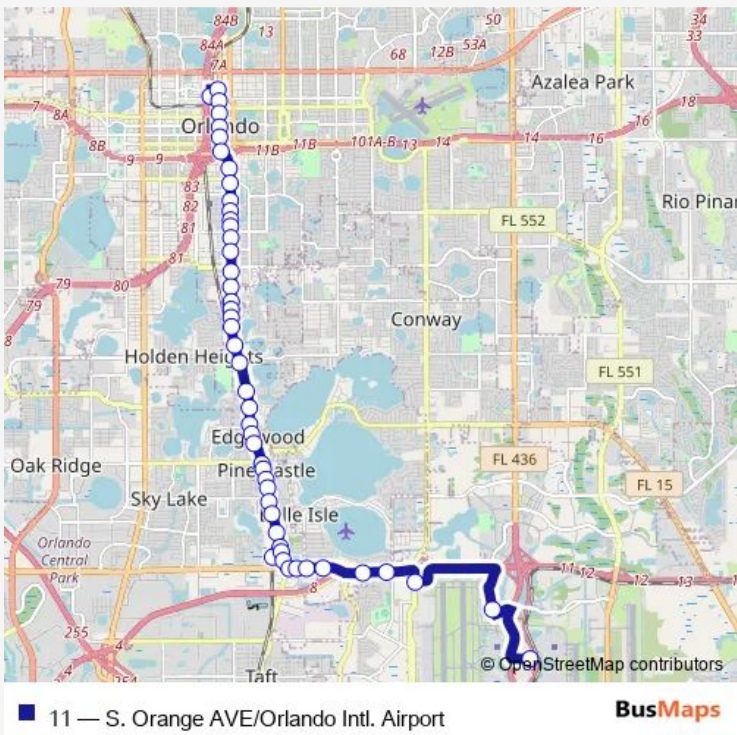

Bus 11 S. Orange AVE/Orlando Intl. Airport

[Go to website](#)

Direction
 N Garland AVE AND W Amelia St — Jeff Fuqua Blvd S AND Quick Turnaround Rd

48 stops

[Open route schedule](#)

- N Garland AVE AND W Amelia St
- W Amelia ST AND N Orange Ave
- N Orange AVE AND W Livingston St
- N Orange AVE AND W Jefferson St
- S Orange AVE AND W Pine St
- S Orange AVE AND E Jackson St
- S Orange AVE AND W Anderson St
- S Orange AVE AND S Lucerne CIR W
- S Orange AVE AND Canonilus Ct
- S Orange AVE AND E Copeland Dr
- S Orange AVE AND Sturtevant St
- S Orange AVE AND Lake Beauty Dr
- S Orange AVE AND Pennsylvania St
- S Orange AVE AND W Harding St
- S Orange AVE AND Grant St
- S Orange AVE AND Michigan St
- S Orange AVE AND W Pineloch Ave
- S Orange AVE AND Southgate Commerce Blvd
- S Orange AVE AND Suddath Dr
- S Orange AVE AND Jennie Jewel Dr
- S Orange AVE AND Oakwater Cir

Route schedule

N Garland AVE AND W Amelia St — Jeff Fuqua Blvd S AND Quick Turnaround Rd

Monday	04:20-22:45
Tuesday	04:20-22:45
Wednesday	04:20-22:45
Thursday	04:20-22:45
Friday	04:20-22:45
Saturday	04:20-21:45
Sunday	05:45-21:45

Route info

Direction: N Garland AVE AND W Amelia St

Stops: 48

Trip Duration: 0 hour 35 min

S Orange AVE AND Kelsey St

S Orange AVE AND Gatlin Ave

S Orange AVE AND Prescott Dr

S Orange AVE AND Stratemeyer Dr

Direction: Jeff Fuqua Blvd S AND Quick Turnaround Rd

Stops: 50

Trip Duration: 0 hour 41 min

Hansel AVE AND Mandalay Dr

S Orange AVE AND Jamaica Ln

S Orange Avenue AND Prescott Drive

S Orange AVE AND Lake Gatlin Rd