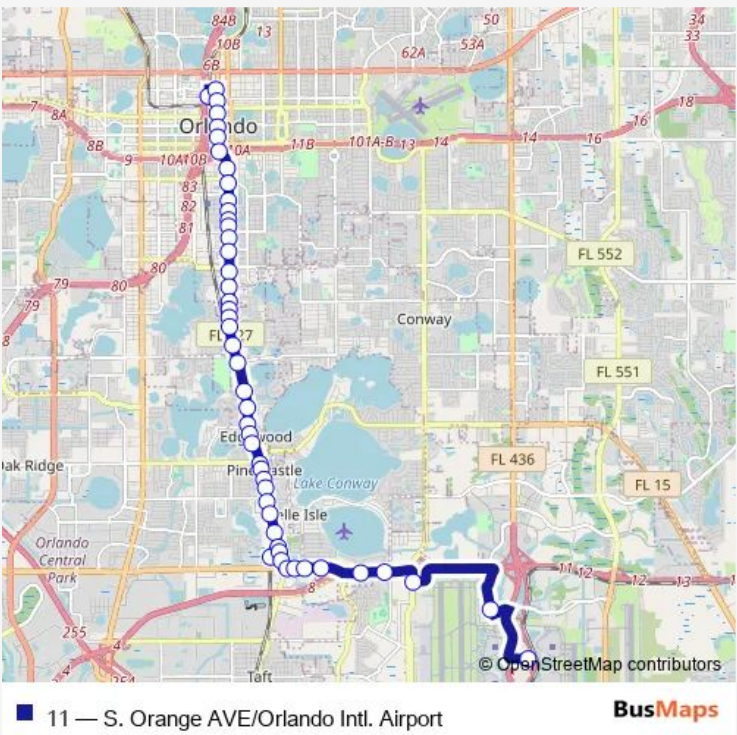

Bus 11 S. Orange AVE/Orlando Intl. Airport

[Go to website](#)

Direction
 N Garland AVE AND W Amelia St — Jeff Fuqua Blvd S AND Quick Turnaround Rd

48 stops

[Open route schedule](#)

- N Garland AVE AND W Amelia St
- W Amelia ST AND N Orange Ave
- N Orange AVE AND W Livingston St
- N Orange AVE AND W Jefferson St
- S Orange AVE AND W Pine St
- S Orange AVE AND E Jackson St
- S Orange AVE AND W Anderson St
- S Orange AVE AND S Lucerne CIR W
- S Orange AVE AND Canonilus Ct
- S Orange AVE AND E Copeland Dr
- S Orange AVE AND Sturtevant St
- S Orange AVE AND Lake Beauty Dr
- S Orange AVE AND Pennsylvania St
- S Orange AVE AND W Harding St
- S Orange AVE AND Grant St
- S Orange AVE AND Michigan St
- S Orange AVE AND W Pineloch Ave
- S Orange AVE AND Southgate Commerce Blvd
- S Orange AVE AND Suddath Dr
- S Orange AVE AND Jennie Jewel Dr
- S Orange AVE AND Oakwater Cir

Route schedule

N Garland AVE AND W Amelia St — Jeff Fuqua Blvd S AND Quick Turnaround Rd

Monday	04:20-22:45
Tuesday	04:20-22:45
Wednesday	04:20-22:45
Thursday	04:20-22:45
Friday	04:20-22:45
Saturday	04:20-21:45
Sunday	05:45-21:45

Route info

Direction: N Garland AVE AND W Amelia St

Stops: 48

Trip Duration: 0 hour 44 min

S Orange AVE AND Kelsey St

S Orange AVE AND Gatlin Ave

S Orange AVE AND Prescott Dr

S Orange AVE AND Stratemeyer Dr

Direction: Jeff Fuqua Blvd S AND Quick Turnaround Rd

Stops: 50

Trip Duration: 0 hour 38 min

Hansel AVE AND Mandalay Dr

S Orange AVE AND Jamaica Ln

S Orange Avenue AND Prescott Drive

S Orange AVE AND Lake Gatlin Rd