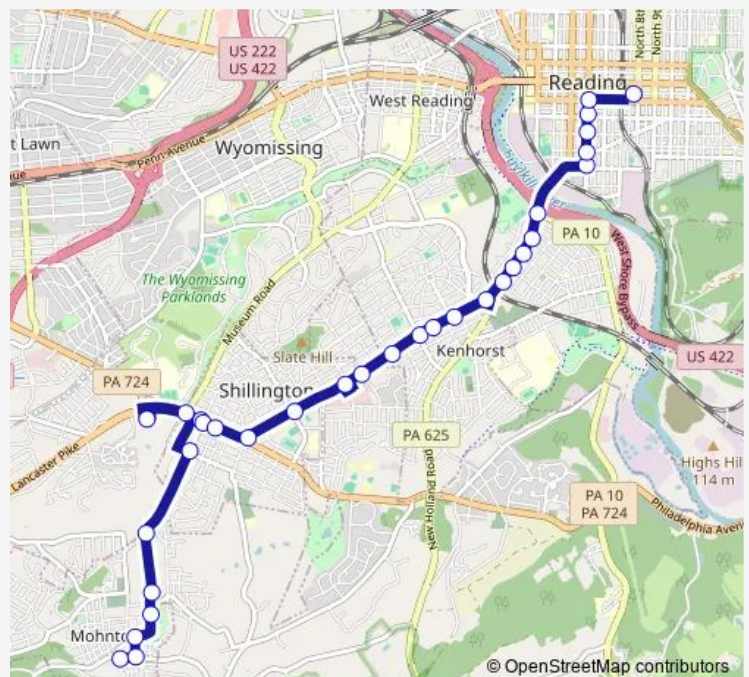

Lancaster Ave. & Summit Ave. Nearside Eb

Lancaster Ave. & Funston Ave. Farside Eb

Lanc Ave. & Kenhorst Blvd. Farside Eb

Lancaster Ave. & Mcadoo Ave. Farside Eb

Lanc Ave. & Brookline Place Farside Eb

Lancaster Ave. & Rt 625 Mid-Block Eb

### Route schedule

South Church St. & Front St. Mid-Block — Barta Transportation Center

Monday 06:00-18:00

Tuesday 06:00-18:00

Wednesday 06:00-18:00

Thursday 06:00-18:00

Friday 06:00-18:00

Saturday 07:00-18:00

### Route info

Direction: South Church St. & Front St. Mid-Block

Stops: 32

Trip Duration: 0 hour 30 min

11 — Mohnton via Shillington

Lancaster Ave. & Angelica St. Farside Eb

Lancaster Ave. & Noble St. Farside Eb

## Route info

Direction: Barta Transportation Center

Stops: 34

Trip Duration: 0 hour 30 min

Lancaster Ave. & N.miller St. Farside Wb

Lanc Ave. & N. Sterley St. Farside Wb

Lanc Ave. & Wyomissing Ave. Farsideeb