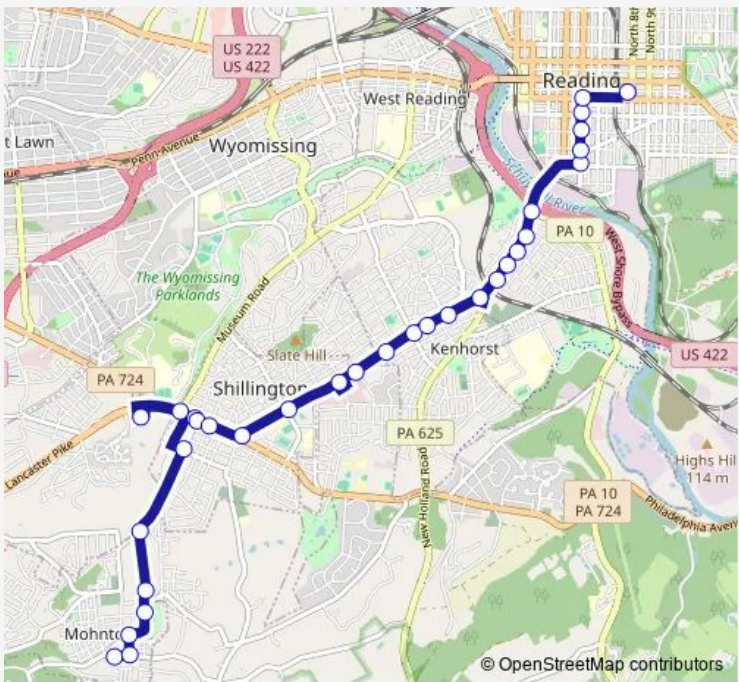

Route schedule
 South Church St. & Front St. Mid-Block — Barta Transportation Center

Monday	06:00-18:00
Tuesday	06:00-18:00
Wednesday	06:00-18:00
Thursday	06:00-18:00
Friday	06:00-18:00
Saturday	07:00-18:00
Sunday	—

Route info

Direction: South Church St. & Front St. Mid-Block

Stops: 32

Trip Duration: 0 hour 30 min

11 — Mohnton via Shillington **BusMaps**

Lancaster Ave. & Angelica St. Farside Eb

Lancaster Ave. & Noble St. Farside Eb

Lancaster Ave. & Grace St. Farside Eb

Lancaster Ave. & Carroll St. Farside Eb

Lanc Ave. & Morgantown Rd. Nearsideeb

5th St. & Laurel St. Farside Nb

5th St. & Bingaman St. Farside Nb

5th St. & Spruce St. Farside Nb

Direction: Barta Transportation Center

Stops: 34

Trip Duration: 0 hour 30 min

Lancaster Ave. & N.miller St. Farside Wb

Lanc Ave. & N. Sterley St. Farside Wb

Lanc Ave. & Wyomissing Ave. Farsideeb

Lancaster Ave. & Museum Rd. Nearside Wb