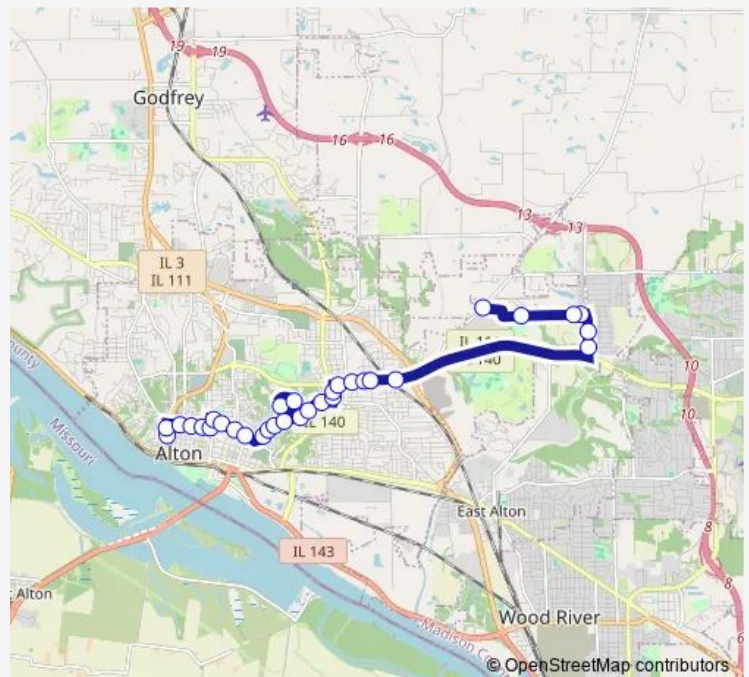

Brown St & Pearl St N / E

Brown St & Hampton St N / E

Brown St & Park St N / E

Brown St & Avon Pl N / E

Alton Memorial Hospital N / E

Rock Springs Dr & Memorial Dr N / E

Brown St & Mills Ave N / E

Brown St & Haliburton N / E

Thursday 08:18-17:18

Friday 08:18-17:18

Saturday 08:18-17:18

Sunday —

Route info

Direction: Alton Station

Stops: 32

Trip Duration: 0 hour 25 min

11 — Brown Shuttle

College Ave & Clawson St N / E

Siue Dental School N / E

College Ave & Park Ave N / E

College Ave & Worden St S / W

College Ave & Crossroads Ct N / E

Stanley Rd & Lee Ave N / E

Stanley Rd & 3rd St N / E

Friday 07:51-16:46

Saturday 07:51-16:46

Sunday —

Route info

Direction: Storey La & Fosterburg Rd N / E

Stops: 29

Trip Duration: 0 hour 20 min

9th St & Langdon St S / W