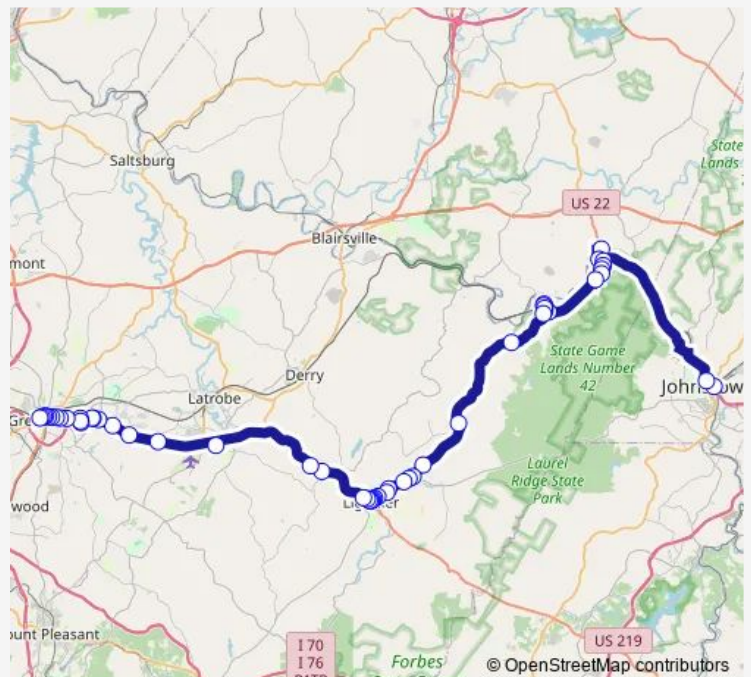

RT 711s + Robb Rd

RT 711s + Menoher Hwy

RT 711s + Gravel Hill Rd

Route schedule

Transit Center — Wcta Transit Center

Monday 08:05-16:45

Tuesday 08:05-16:45

Wednesday 08:05-16:45

Thursday 08:05-16:45

Friday 08:05-16:45

Saturday —

Sunday —

Route info

Direction: Transit Center

Stops: 53

Trip Duration: 1 hour 28 min

N. Market St + Main St

W. Main St + N. Fairfield St

W. Main St + N. Grant St

Walnut St + Giant Eagle

Lincoln Hwy + Clark Hollow Rd (Idlewild

Lincoln Hwy + Longbridge

Wildcat Commons + Walmart

Lincoln Hwy + Beatty Crossroads

Friday 06:10-15:30

Saturday —

Sunday —

Route info

Direction: Wcta Transit Center

Stops: 51

Trip Duration: 1 hour 45 min

N. Market St + E. Vincent St