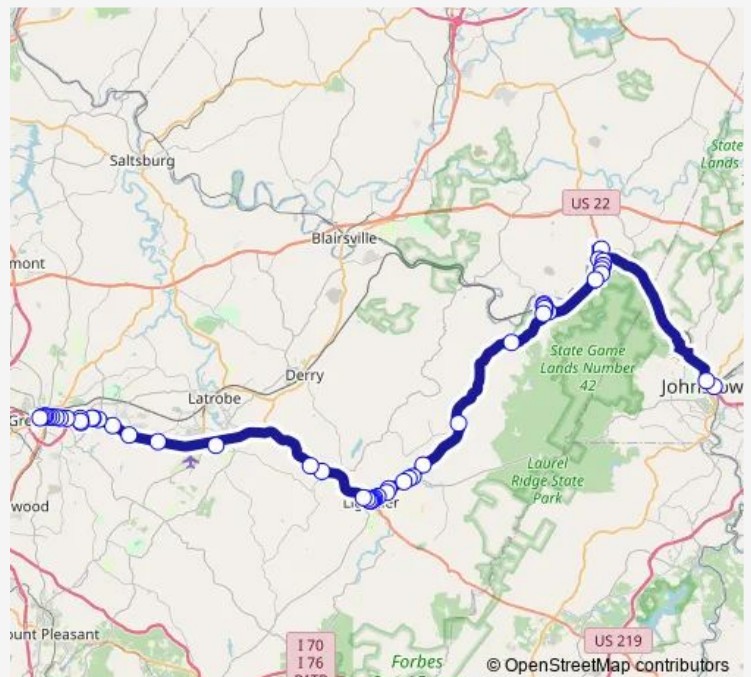

RT 711s + Robb Rd

RT 711s + Menoher Hwy

RT 711s + Gravel Hill Rd

Route schedule

Transit Center — Wcta Transit Center

Monday 08:05-16:45

Tuesday 08:05-16:45

Wednesday 08:05-16:45

Thursday 08:05-16:45

Friday 08:05-16:45

Saturday —

Sunday —

Route info

Direction: Transit Center

Stops: 53

Trip Duration: 1 hour 28 min

N. Market St + Main St

W. Main St + N. Fairfield St

W. Main St + N. Grant St

Walnut St + Giant Eagle

Lincoln Hwy + Clark Hollow Rd (Idlewild

Lincoln Hwy + Longbridge

Wildcat Commons + Walmart

Lincoln Hwy + Beatty Crossroads

## Route info

Direction: Wcta Transit Center

Stops: 51

Trip Duration: 1 hour 45 min

N. Market St + E. Vincent St

N. Market St + Franklin St

N. Market St + Fairfield Rd

RT 711n + Westview Dr