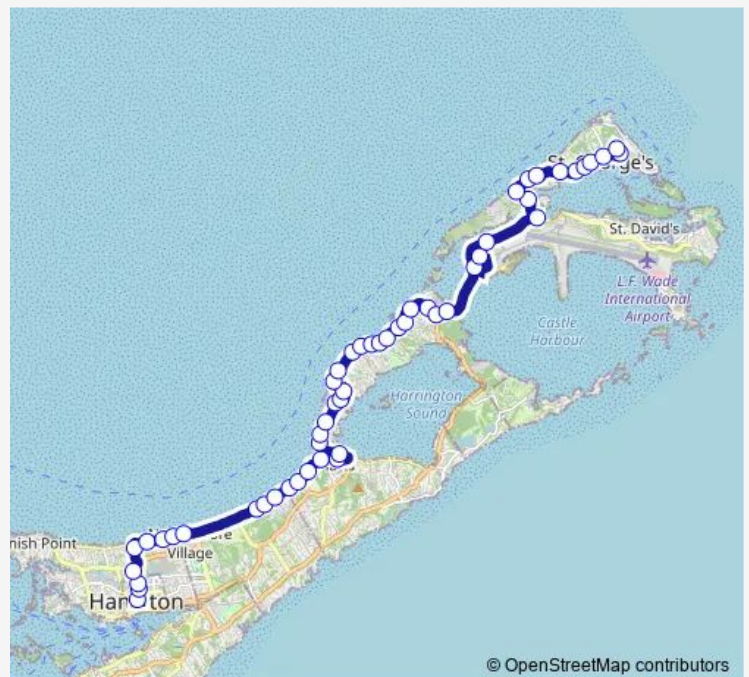

Outside of Rocky Hill Park

Across from Ferry Reach Road

Next to Stokes Point Road

#1 Gate Next to Double Dip Ice Cream

Across From Airport Kitchen

Bermuda LF Wade International Airport

Across From Grotto Bay Hotel

Bailey's Bay Ice Cream Palour

Across from Coney Island

Next to Harlem Heights Road

Next to Fractious Street

**Route schedule**

St. George's Bus Depot — Central Bus Terminal

Monday 06:45-23:45

Tuesday 06:45-23:45

Wednesday 06:45-23:45

Thursday 06:45-23:45

Friday 06:45-23:45

Saturday 06:45-23:45

Sunday 07:45-22:45

**Route info**

Direction: St. George's Bus Depot

Stops: 55

Trip Duration: 0 hour 50 min

11 — Hamilton to St. George's

Next to Panorama Drive

Across from Clay town

Next Abbott's Cliff

Across From Crawl Church

Across from Sandy's Lane

Across from Midland Heights