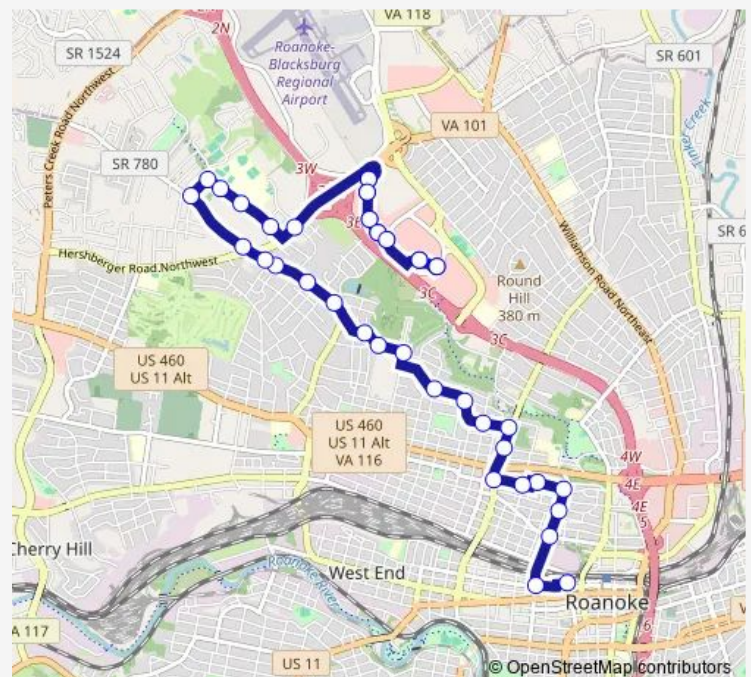

Cove at Golfside

Cove at Guildhall

Cove at Hershberger (Roanoke Firearms)

Route schedule

3rd St Station Slip Q — Valley View Ring Road at Walmart

Monday 06:15-20:15

Tuesday 06:15-20:15

Wednesday 06:15-20:15

Thursday 06:15-20:15

Friday 06:15-20:15

Saturday 06:15-20:15

Sunday —

Route info

Direction: 3rd St Station Slip Q

Stops: 41

Trip Duration: 0 hour 30 min

11 — 11- 3rd St Station to Valley View Mall

Routt at Cove

Routt at Ferncliff

Ferncliff at Ferncliff Apartments

Ferncliff at William Fleming High School

Ferncliff at Hoback

Hershberger at Ordway (U-haul)

Valley View Road at Main Stay Hotel

Valley View Road at Best Western

Valley View Road at Dollar Tree

Valley View Road at Lewis Gale Clinic

Valley View Ring Road at Lewis Gale Clinic

Valley View Mall

Valley View Ring Road at Walmart

Valley View Road at Main Stay Hotel