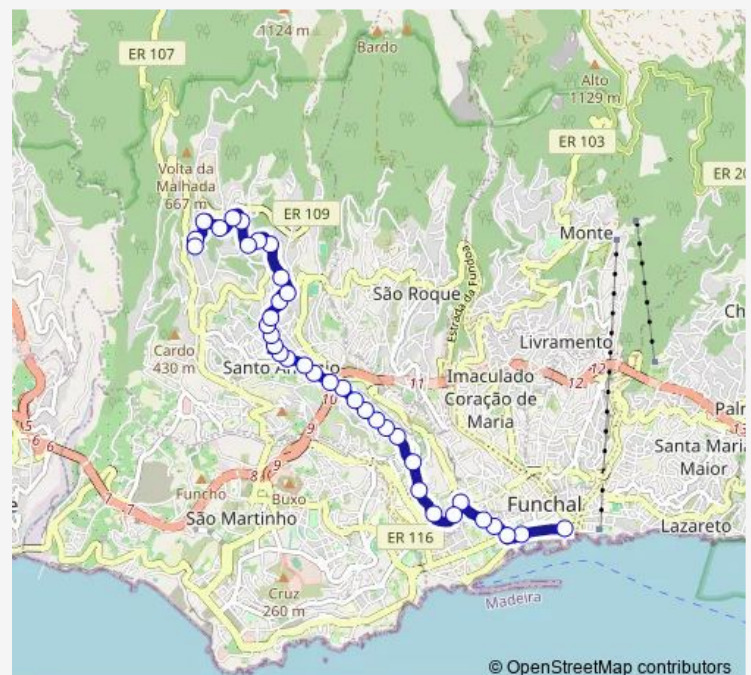

Bus 11 Centro - Graça

[Go to website](#)

Direction

Graça T-11 (185) — PC Povo (2)

33 stops

[Open route schedule](#)

Graça T-11 (185)

Início Estr Laranjal D (922)

Estr Laranjal Ribeiro D (985)

Casa Saúde Trapiche D (750)

Estr Laranjal Oficina D (752)

Saída do Curral Velho (754)

Antes CZ Laranjal (756)

CZ Laranjal D (758)

Capela do Laranjal D (760)

Estr Cmdt C Freitas RMP (131)

CAM Cemitério D (902)

CAM Cemitério C Mármore (904)

Cemitério STO António D (906)

CAM Terra Chã D (908)

CAM Terra Chã Escl D (908a)

CAM Terra Chã Beco D (910)

Antigo Csaúde STO António (910a)

Igreja STO António D (674)

TV Igreja STO António D (676)

Quinta do Leme D (678)

CAM STO António BC Escl (680)

Route schedule

Graça T-11 (185) — PC Povo (2)

Monday 06:20-22:15

Tuesday 06:20-22:15

Wednesday 06:20-22:15

Thursday 06:20-22:15

Friday 06:20-22:15

Saturday 06:20-21:00

Sunday 06:20-21:00

Route info

Direction: Graça T-11 (185)

Stops: 33

Trip Duration: 0 hour 28 min

11 — Centro - Graça

BusMaps