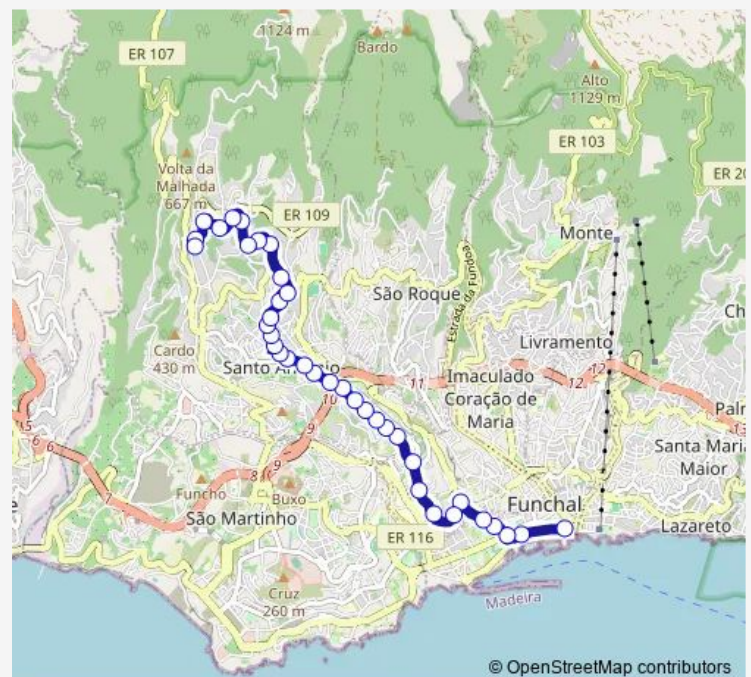

Thursday 06:20-22:15

Friday 06:20-22:15

Saturday 06:20-21:00

Sunday 06:20-21:00

Route info

Direction: Graça T-11 (185)

Stops: 33

Trip Duration: 0 hour 23 min

BC Joaquim Carlos D (692)

TV Levada São João D (694)

Viaduto São João D (650)

Edifício 2000 (652)

Marina (700)

PC Povo (2)

Direction

AV Mar Alfândega (13) — Graça T-11 (185)

37 stops

[Open route schedule](#)

AV Mar Alfândega (13)

Galerias (31)

R J Dias Leite Rotunda (33a)

Rua Brito Câmara La Vie (893)

Rua Brito Câmara Leacock (671)

Viaduto São João S (673)

Thursday 06:50-23:30

Friday 06:50-23:30

Saturday 07:25-23:30

Sunday 07:25-23:30

Route info

Direction: AV Mar Alfândega (13)

Stops: 37

Trip Duration: 0 hour 25 min