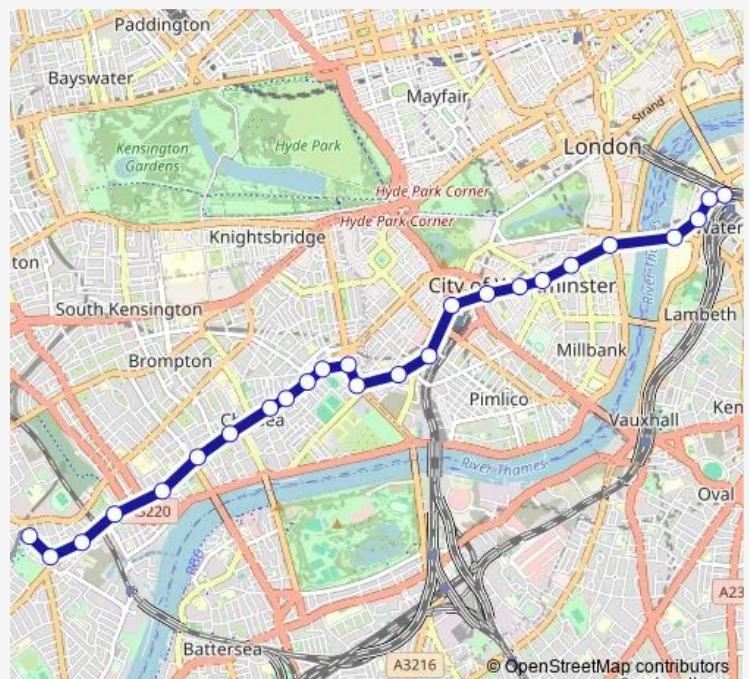

Victoria Station

Victoria Coach Station

Pimlico Road / Ebury Bridge Road

Royal Hospital Road

Sloane Square

Duke of York Square

Walpole Street

Markham Street

Wednesday 00:06-23:54

Thursday 00:06-23:54

Friday 00:06-23:54

Saturday 00:06-23:54

Sunday 00:06-23:54

Route info

Direction: Waterloo Station/Upper Taxi Rd

Stops: 25

Trip Duration: 0 hour 34 min

11 — Fulham Broadway - Kings Road - Sloane Square - Victoria - Westminster - Waterloo **BusMaps**

Worlds End Health Centre

Rumbold Road

Tyrawley Road

Fulham Town Hall

Direction

Fulham Town Hall — Waterloo Station/Upper Taxi Rd

26 stops

[Open route schedule](#)

Fulham Town Hall

Tyrawley Road

Rumbold Road

Worlds End Health Centre

Edith Grove / Worlds End

Hobury Street / Worlds End