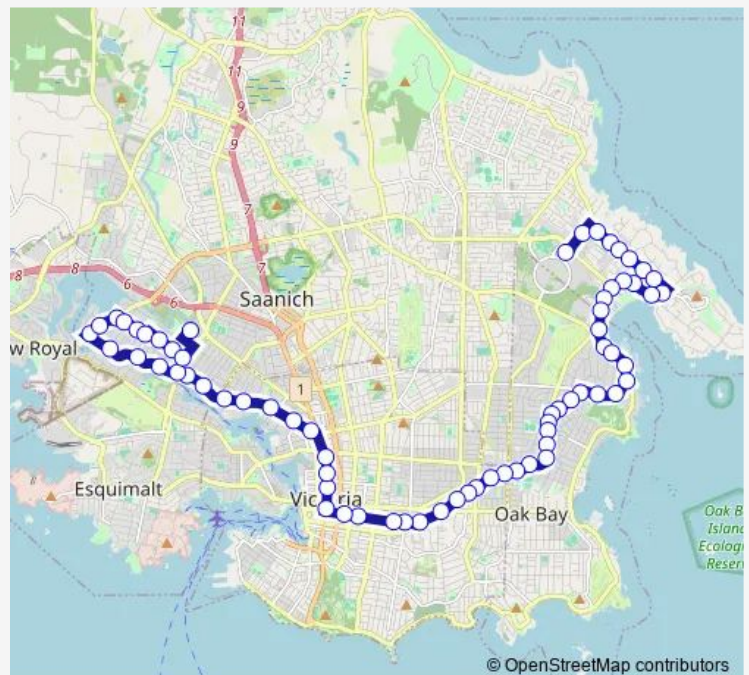

Admirals Rd at Westing Rd

Admirals Rd at Murray Dr

Gorge Rd W at Admirals Rd

Gorge Rd W at Colquitz Ave

Gorge Rd W at Dysart Rd

Gorge Rd W at Gorge View Dr

Gorge Rd W at Tillicum Rd

Gorge Rd W at Millgrove St

Gorge Rd W at Wascana St

Gorge Rd E at Irma St

Gorge Rd E at Carroll St

Route schedule

Tillicum Centre - Lower Level — Uvic Exch Bay F

Monday	05:53-00:07 ⁺¹
Tuesday	05:53-00:07 ⁺¹
Wednesday	05:53-00:07 ⁺¹
Thursday	05:53-00:07 ⁺¹
Friday	05:53-00:07 ⁺¹
Saturday	07:07-00:07 ⁺¹
Sunday	07:20-23:15

Route info

Direction: Tillicum Centre - Lower Level

Stops: 68

Trip Duration: 0 hour 56 min

11 — Tillicum Centre / Uvic

Gorge Rd E at Jutland Rd

Gorge Rd E at Garbally Rd

Gorge Rd E at Government St

Douglas St at Bay St

Douglas St at Discovery St

Douglas St at Pandora Ave

Douglas St at View St

Fort St at Douglas St

Fort St at Blanshard St

Fort St at Quadra St

Fort St at Cook St