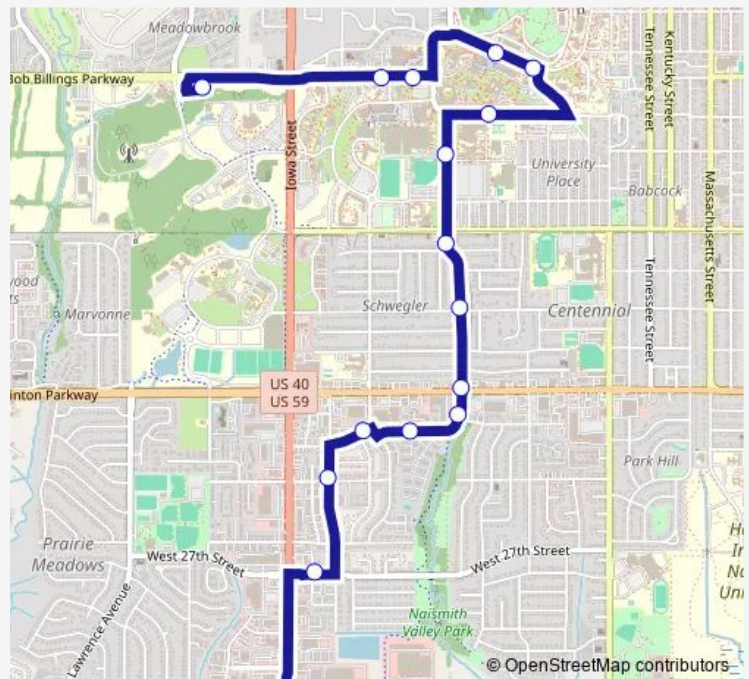

Direction

3 - 31st @ Iowa — 410 B - Central Station

23 stops

[Open route schedule](#)

- 3 - 31st @ Iowa
- 2 - Ousdahl @ 31st
- 485 - Ousdahl @ 33rd
- 7 - 33rd @ Kohl's
- 6 - Nieder @ 33rd
- 5 - Nieder @ 31st (Petco)
- 68 - Iowa @ 27th
- 18 - 27th @ Ridge
- 48 - Ridge @ 25th (United Way)
- 290 - Ridge @ 24th
- 38 - 24th @ Ousdahl
- 39 - 24th @ Eddingham
- 41 - Naismith @ 23rd
- 109 - Naismith @ 21st
- 372 - Naismith Hall
- 257 - Cap Fed Hall - Nb
- 387 - Robinson Center
- 388 - Price Computer Center
- 260 - Watson Library
- 373 - Bailey Hall
- 455 - Snow Hall

Route schedule

3 - 31st @ Iowa — 410 B - Central Station

Monday	06:15-22:00
Tuesday	06:15-22:00
Wednesday	06:15-22:00
Thursday	06:15-22:00
Friday	06:15-22:00
Saturday	06:15-19:45
Sunday	06:15-19:45

Route info

Direction: 3 - 31st @ Iowa

Stops: 23

Trip Duration: 0 hour 30 min

11 — Central Station / 31st & Iowa via Ku

369 - Learned Hall (Engineering)

410 B - Central Station

Direction

410 A - Central Station — 3 - 31st @ Iowa

Friday 06:15-22:15

Saturday 06:15-19:45

Sunday 06:15-19:45

Route info

Direction: 410 A - Central Station

Stops: 16

Trip Duration: 0 hour 24 min

11 Bus time schedules and route maps are available in an offline PDF at busmaps.com. Use the busmaps.com website to see live bus times, train schedule or subway schedule, and step-by-step directions for all public transit in Lawrence