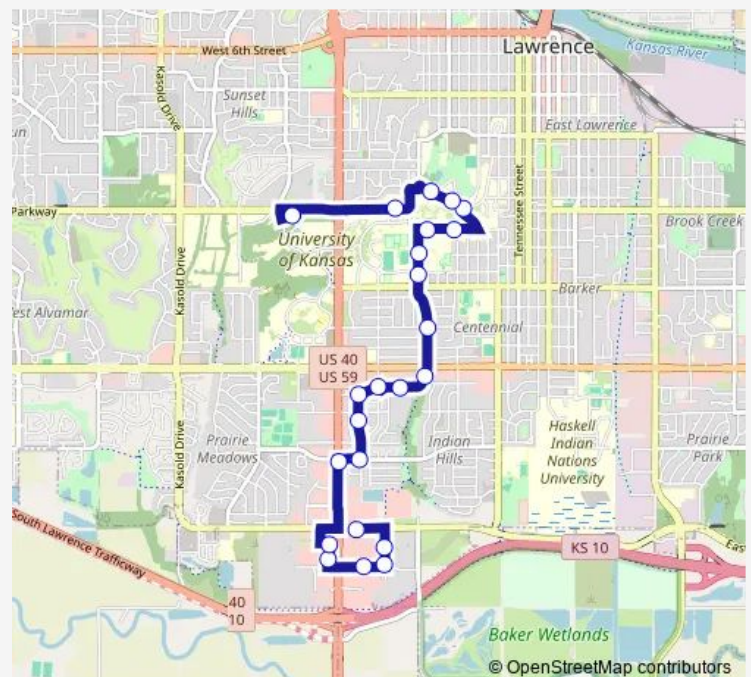

### Direction

3 - 31st @ Iowa — 410 D - Central Station

23 stops

[Open route schedule](#)

- 3 - 31st @ Iowa
- 2 - Ousdahl @ 31st
- 485 - Ousdahl @ 33rd
- 7 - 33rd @ Kohl's
- 6 - Nieder @ 33rd
- 5 - Nieder @ 31st (Petco)
- 68 - Iowa @ 27th
- 18 - 27th @ Ridge
- 48 - Ridge @ 25th (United Way)
- 290 - Ridge @ 24th
- 38 - 24th @ Ousdahl
- 39 - 24th @ Eddingham
- 41 - Naismith @ 23rd
- 109 - Naismith @ 21st
- 372 - Naismith Hall
- 257 - Cap Fed Hall - Nb
- 387 - Robinson Center
- 388 - Price Computer Center
- 260 - Watson Library
- 373 - Bailey Hall
- 455 - Snow Hall

### Route schedule

3 - 31st @ Iowa — 410 D - Central Station

Monday	06:15-22:00
Tuesday	06:15-22:00
Wednesday	06:15-22:00
Thursday	06:15-22:00
Friday	06:15-22:00
Saturday	06:15-19:45
Sunday	—

### Route info

Direction: 3 - 31st @ Iowa

Stops: 23

Trip Duration: 0 hour 30 min

369 - Learned Hall (Engineering)

410 D - Central Station

## Route info

Direction: 410 E - Central Station

Stops: 16

Trip Duration: 0 hour 30 min

11 Bus time schedules and route maps are available in an offline PDF at [busmaps.com](http://busmaps.com). Use the [busmaps.com](http://busmaps.com) website to see live bus times, train schedule or subway schedule, and step-by-step directions for all public transit in Lawrence