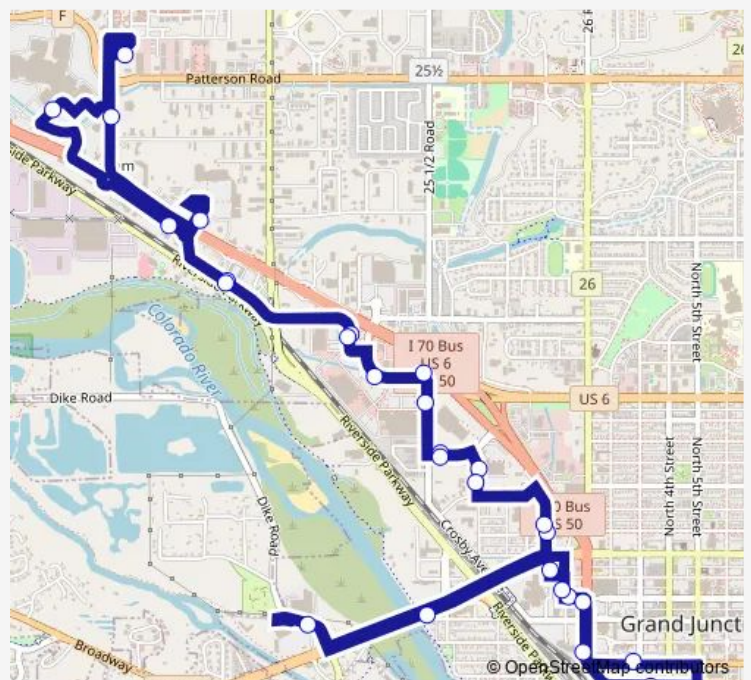

**Route schedule**

Downtown Transfer Facility (6th Street and South Avenue)  
 — Downtown Transfer Facility (6th Street and South Avenue)

Monday 05:15

Tuesday 05:15

Wednesday 05:15

Thursday 05:15

Friday 05:15

Saturday 05:15

Sunday —

**Route info**

Direction: Downtown Transfer Facility (6th Street and South Avenue)

Stops: 29

Trip Duration: 0 hour 50 min

11 — Route 11 Shopping Malls

West Independent Avenue east of 24 ¾ Road (behind Cottonwood Mall)

Bogart Lane south of West Independent Avenue (Sonic)

Rim Rock Avenue at Lowe's

Base Rock Road south of Rimrock Avenue (Walmart)

American Way east of Base Rock Street

Maldonado Street south of American Way

Mulberry Street north of West Ouray Avenue

Spruce Street north of Rood Avenue (Justice Center)

1st Street south of Rood

1st Street and Pitkin Avenue (Catholic Outreach)

Pitkin Ave east of 3rd Street

Downtown Transfer Facility (6th Street and South Avenue)