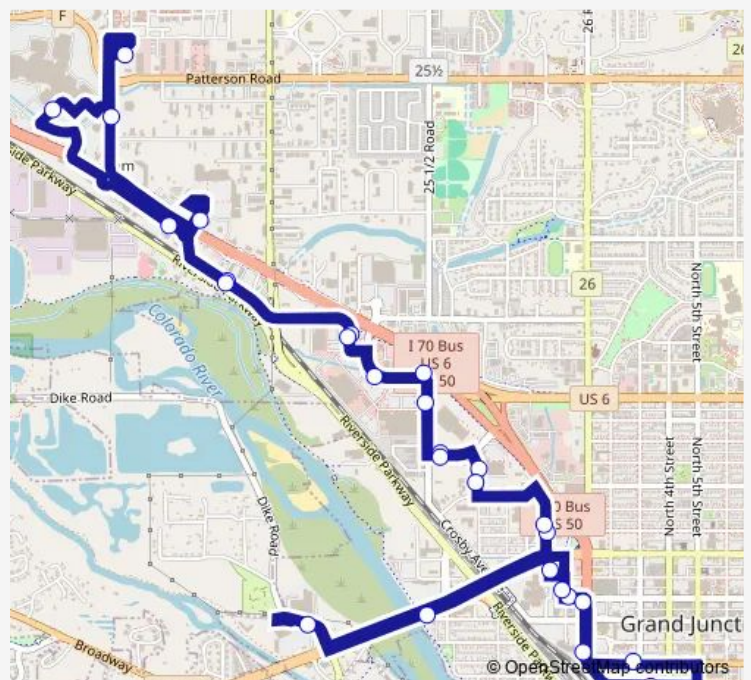

- Downtown Transfer Facility (6th Street and South Avenue)
- Ute Ave west of 3rd Street
- Rood Avenue west of 1st Street
- Rice Street north of White Avenue (Mesa County Sheriff)
- Power Road at Safeway
- Highway 340 west of West Avenue (Riverside)
- Mulberry Street north of West Ouray Avenue
- Maldonado Street north of Gunnison Avenue (Mesa Fitness)
- American Way east of Base Rock Street
- Rimrock Avenue accross from Walmart
- Bogart Lane south of West Independent Avenue (Chick Fil-A)
- West Independent Avenue east of 24 ¾ Road (behind Cottonwood Mall)
- 24 ¾ Road north of Highway 6 and 50 (Grand Mesa Center)
- 24 ½ Road at Picture Show
- West Transfer Facility
- Mesa Mall at Cabelas (no sign)
- Frontage Road west of 24 ¾ Road

**Route schedule**

Downtown Transfer Facility (6th Street and South Avenue)  
 — Downtown Transfer Facility (6th Street and South Avenue)

Monday	05:15
Tuesday	05:15
Wednesday	05:15
Thursday	05:15
Friday	05:15
Saturday	05:15
Sunday	—

**Route info**

Direction: Downtown Transfer Facility (6th Street and South Avenue)

Stops: 29

Trip Duration: 0 hour 50 min

11 — Route 11 Shopping Malls

West Independent Avenue east of 24 ¾ Road (behind Cottonwood Mall)

Bogart Lane south of West Independent Avenue (Sonic)

Rim Rock Avenue at Lowe's

Base Rock Road south of Rimrock Avenue (Walmart)

American Way east of Base Rock Street

Maldonado Street south of American Way