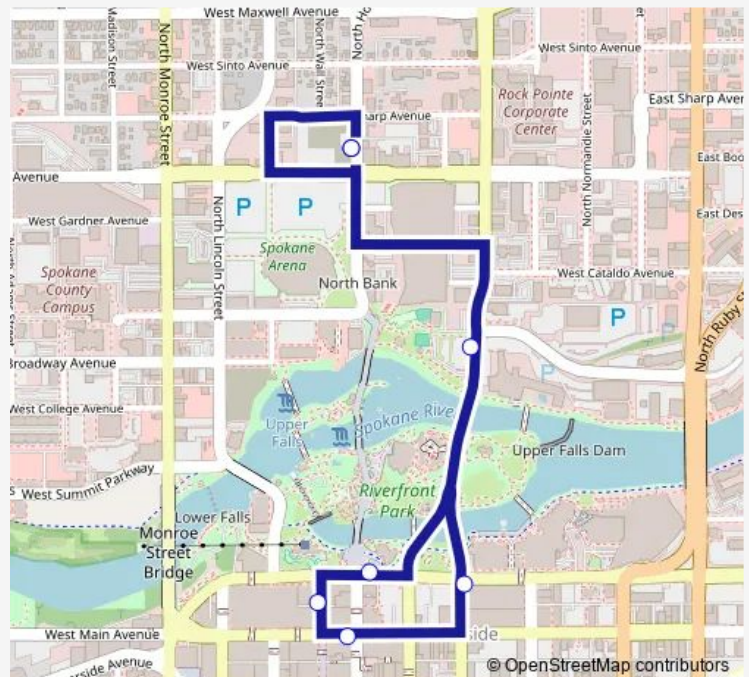

Bus 11 Downtown/North Bank Shuttle

[Go to website](#)

Direction

Howard @ Boone — Howard @ Boone

7 stops

[Open route schedule](#)

Howard @ Boone

Washington @ North River Drive

Spokane Falls @ Howard

Wall @ Spokane Falls Blvd

Main @ Howard

Washington @ Spokane Falls Blvd

Howard @ Boone

Route schedule

Howard @ Boone — Howard @ Boone

Monday 05:41-23:53

Tuesday 05:41-23:53

Wednesday 05:41-23:53

Thursday 05:41-23:53

Friday 05:41-23:53

Saturday 08:13-23:53

Sunday 13:53-21:33

Route info

Direction: Howard @ Boone

Stops: 7

Trip Duration: 0 hour 10 min

11 Bus time schedules and route maps are available in an offline PDF at busmaps.com. Use the busmaps.com website to see live bus times, train schedule or subway schedule, and step-by-step directions for all public transit in Spokane