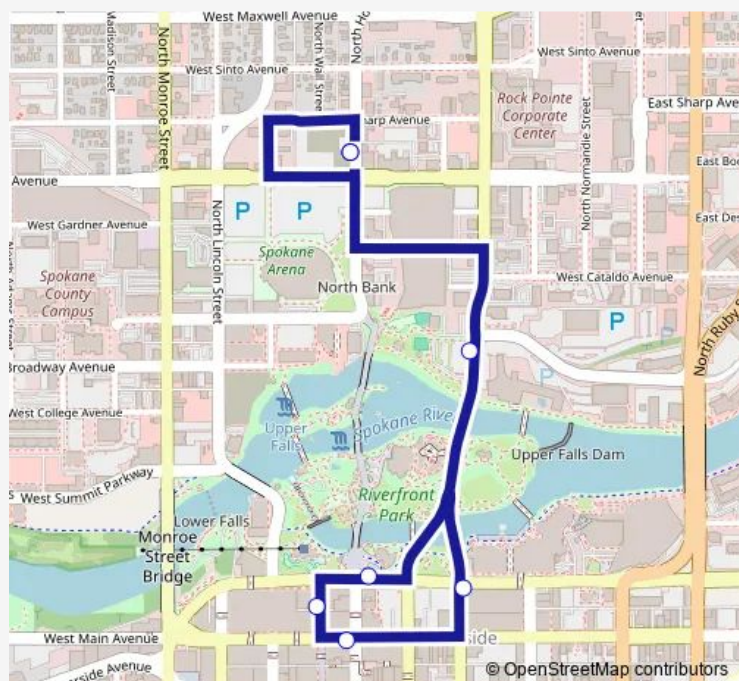

### Direction

Howard @ Boone — Howard @ Boone

7 stops

[Open route schedule](#)

Howard @ Boone

Washington @ North River Drive

Spokane Falls @ Howard

Wall @ Spokane Falls Blvd

Main @ Howard

Washington @ Spokane Falls Blvd

Howard @ Boone

### Route schedule

Howard @ Boone — Howard @ Boone

Monday 05:41-23:53

Tuesday 05:41-23:53

Wednesday 05:41-23:53

Thursday 05:41-23:53

Friday 05:41-23:53

Saturday 08:13-23:53

### Route info

Direction: Howard @ Boone

Stops: 7

Trip Duration: 0 hour 10 min

11 Bus time schedules and route maps are available in an offline PDF at [busmaps.com](https://busmaps.com). Use the [busmaps.com](https://busmaps.com) website to see live bus times, train schedule or subway schedule, and step-by-step directions for all public transit in Spokane