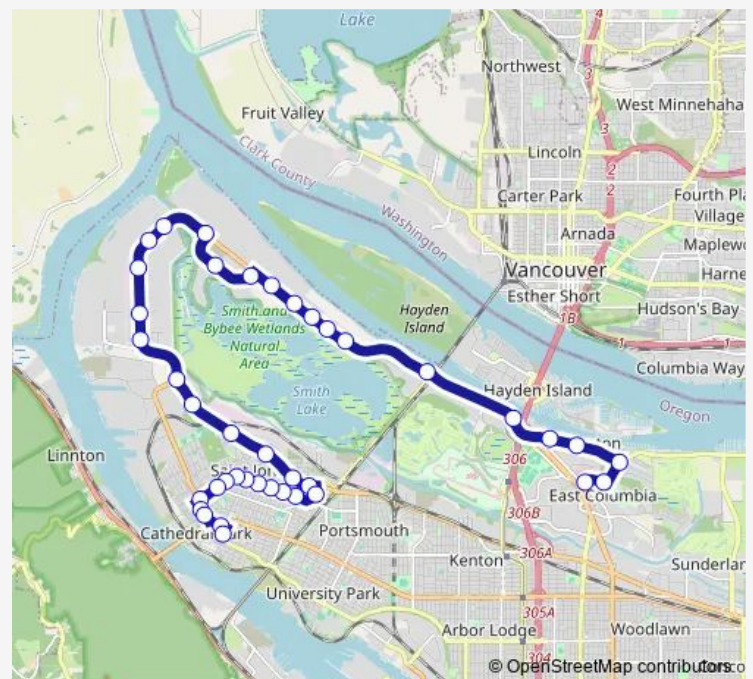

### Route schedule

NE Middlefield Rd & N Vancouver Way — N Richmond & Princeton

Monday 05:08-18:14

Tuesday 05:08-18:14

Wednesday 05:08-18:14

Thursday 05:08-18:14

Friday 05:08-18:14

Saturday —

### Route info

Direction: NE Middlefield Rd & N Vancouver Way

Stops: 40

Trip Duration: 0 hour 34 min

11 — Rivergate/Marine Dr

9500 Block N Columbia Blvd

N Columbia Blvd & Hendricks

N Columbia Blvd & Upland Dr

## Route info

Direction: N Richmond & Princeton

Stops: 41

Trip Duration: 0 hour 39 min

N Columbia & Terminal 5 Access Rd

N Columbia & Simmons

N Marine & Leadbetter

N Leadbetter & Bybee Lake Ct