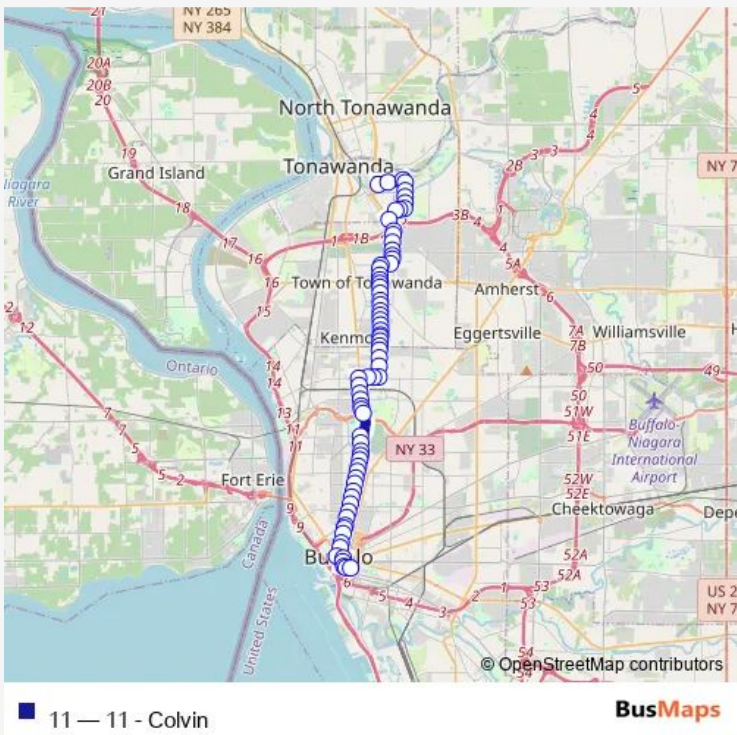

Bus 11 11 - Colvin

[Go to website](#)

Direction
 South Division Street Ellicott Loop — Wales Avenue
 Tonawanda Industrial P

72 stops

[Open route schedule](#)

- South Division Street Ellicott Loop
- North Division Ellicott Street West
- Church Street Franklin Street West
- Niagara Street Niagara Square North
- Niagara Square West Genesee Street
- Delaware Avenue West Huron Street N
- Delaware Avenue West Chippewa Stree
- Delaware Avenue West Tupper Street
- Delaware Avenue Edward Street North
- Delaware Avenue Virginia Street Nor
- Delaware Avenue Allen Street North
- Delaware Avenue North Street North
- Delaware Avenue Summer Street North
- Delaware Avenue Barker Street North
- Delaware Avenue Bryant Street North
- Delaware Avenue West Utica Street N
- Delaware Avenue Lexington Avenue No
- Delaware Avenue West Ferry Street N
- Delaware Avenue Cleveland Avenue No
- Delaware Avenue Lancaster Avenue No
- Delaware Avenue West Delavan Avenue

Route schedule

South Division Street Ellicott Loop — Wales Avenue
 Tonawanda Industrial P

Monday	06:00-21:10
Tuesday	06:00-21:10
Wednesday	06:00-21:10
Thursday	06:00-21:10
Friday	06:00-21:10
Saturday	08:10-18:15
Sunday	08:20-18:30

Route info

Direction: South Division Street Ellicott Loop

Stops: 72

Trip Duration: 0 hour 47 min

Delaware Avenue Inwood Place North

Delaware Avenue Forest Avenue North

Delaware Avenue Nottingham Terrace

Delaware Avenue Middlesex Road Nort

Delaware Avenue 1975 Delaware Avenu

Delaware Avenue Amherst Street Nort

Delaware Avenue Rand Avenue North

Delaware Avenue Linden Avenue North

Delaware Avenue Hertel Avenue North

Hertel Avenue Fairchild Place East