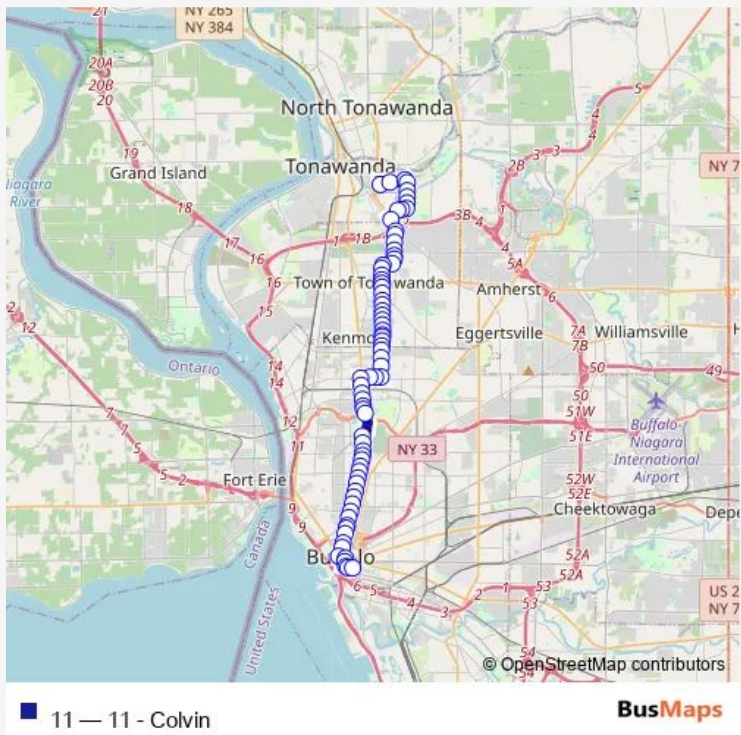

Bus 11 11 - Colvin

[Go to website](#)

Direction
 South Division Street Ellicott Loop — Wales Avenue
 Tonawanda Industrial P

72 stops

[Open route schedule](#)

- South Division Street Ellicott Loop
- North Division Ellicott Street West
- Church Street Franklin Street West
- Niagara Street Niagara Square North
- Niagara Square West Genesee Street
- Delaware Avenue West Huron Street N
- Delaware Avenue West Chippewa Stree
- Delaware Avenue West Tupper Street
- Delaware Avenue Edward Street North
- Delaware Avenue Virginia Street Nor
- Delaware Avenue Allen Street North
- Delaware Avenue North Street North
- Delaware Avenue Summer Street North
- Delaware Avenue Barker Street North
- Delaware Avenue Bryant Street North
- Delaware Avenue West Utica Street N
- Delaware Avenue Lexington Avenue No
- Delaware Avenue West Ferry Street N
- Delaware Avenue Cleveland Avenue No
- Delaware Avenue Lancaster Avenue No
- Delaware Avenue West Delavan Avenue

Route schedule

South Division Street Ellicott Loop — Wales Avenue
 Tonawanda Industrial P

Monday	06:00-21:10
Tuesday	06:00-21:10
Wednesday	06:00-21:10
Thursday	06:00-21:10
Friday	06:00-21:10
Saturday	08:10-18:15
Sunday	08:20-18:30

Route info

Direction: South Division Street Ellicott Loop

Stops: 72

Trip Duration: 0 hour 43 min

Delaware Avenue Inwood Place North

Delaware Avenue Forest Avenue North

Delaware Avenue Nottingham Terrace

Delaware Avenue Middlesex Road Nort

Delaware Avenue 1975 Delaware Avenu

Delaware Avenue Amherst Street Nort

Delaware Avenue Rand Avenue North

Delaware Avenue Linden Avenue North

Delaware Avenue Hertel Avenue North

Hertel Avenue Fairchild Place East