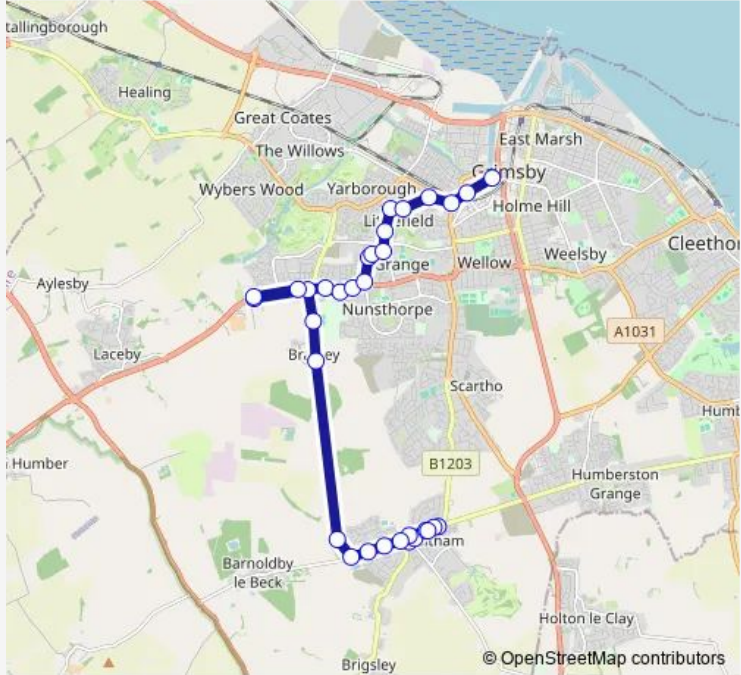

Bus 11 Grimsby Riverhead - Waltham Cheapside

[Go to website](#)

Direction
 Riverhead Exchange — Cheapside
 26 stops
[Open route schedule](#)

- Riverhead Exchange
- St James Church Stop 1
- Cartergate
- Sackville Street
- St Hildas Avenue
- Landeck Avenue
- Carson Avenue
- Chelmsford Avenue
- Cranwell Court
- Kelstern Court
- Worcester Avenue
- Chingford Avenue
- Winchester Avenue
- Crowland Avenue
- Brocklesby Road
- Bradley Inn
- Morrisons
- Morrisons
- Bradley Inn
- Church Lane
- Bradley House

Route schedule
 Riverhead Exchange — Cheapside

Monday	06:25-18:37
Tuesday	06:25-18:37
Wednesday	06:25-18:37
Thursday	06:25-18:37
Friday	06:25-18:37
Saturday	06:25-18:37
Sunday	—

Route info
 Direction: Riverhead Exchange
 Stops: 26
 Trip Duration: 0 hour 32 min

11 — Grimsby Riverhead - Waltham Cheapside **BusMaps**

Marian Way

Barnoldby Road

Westfield Road

Salisbury Avenue

Cheapside

Direction

Cheapside — Riverhead Exchange

Thursday 07:05-19:10

Friday 07:05-19:10

Saturday 07:05-19:10

Sunday —

Route info

Direction: Cheapside

Stops: 34

Trip Duration: 0 hour 41 min