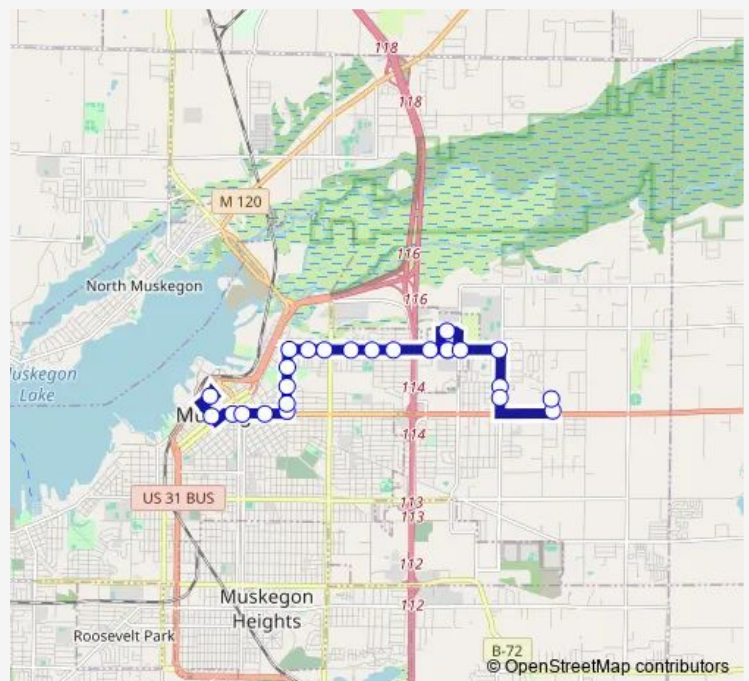

Marquette & Quarterline

Marquette & Sheridan

Route schedule

Herman Ivory Terminal On Street — Orchard View Adult Education

Monday	07:00-17:00
Tuesday	07:00-17:00
Wednesday	07:00-17:00
Thursday	07:00-17:00
Friday	07:00-17:00
Saturday	—
Sunday	—

Route info

Direction: Herman Ivory Terminal On Street

Stops: 25

Trip Duration: 0 hour 25 min

11 — Route 11

Sheridan @ Quail Meadow

Sheridan @ Arbor Crossing

Apple @ Monroe Truck Accessories

Orchard View Adult Education

Direction

Orchard View Adult Education — Herman Ivory Terminal
On Street

24 stops

[Open route schedule](#)

Orchard View Adult Education

Walker & Apple

Sheridan & Madalene

Apple & Terrace

Apple & Jefferson

3rd @ Hackley Library

3rd & Western

Herman Ivory Terminal On Street

Route schedule

Orchard View Adult Education — Herman Ivory Terminal
On Street

Monday 07:30-17:30