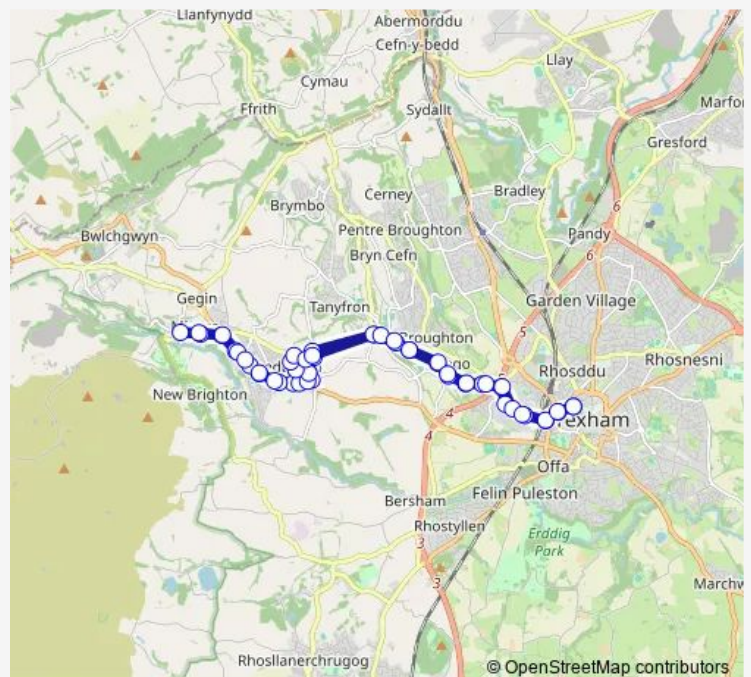

Heol Dirion

Heol Islwyn South

New Road

Route schedule

Wrexham Bus Station 6 — Wrexham Bus Station 6

Monday 06:05-18:10

Tuesday 06:05-18:10

Wednesday 06:05-18:10

Thursday 06:05-18:10

Friday 06:05-18:10

Saturday 06:10-18:10

Sunday —

Route info

Direction: Wrexham Bus Station 6

Stops: 57

Trip Duration: 0 hour 50 min

■ 11 — Wrexham - Minera via Coedpoeth

BusMaps

Poplar Close

Penygelli Avenue

High Street

Coedpoeth Police Station

Smelt Road

Five Crosses