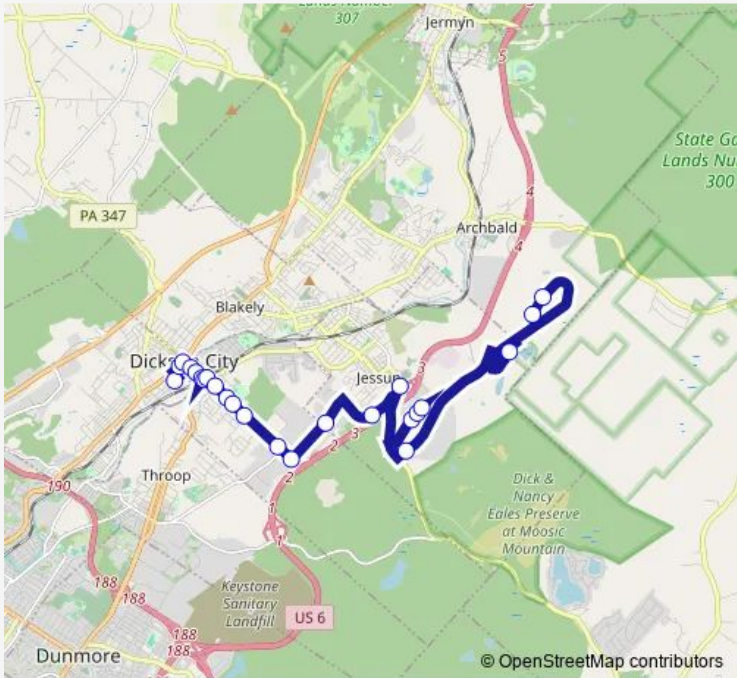

## Bus 11 MID-Valley Industrial

[Go to website](#)

**Direction**  
 Giant Dickson — Jessup Park AND Rid  
 24 stops  
[Open route schedule](#)

- Giant Dickson
- Main Miles O
- Main AND Lack
- Lack/Hull
- Lack/Lafayette
- Train Station
- S.Valley/Pine
- LackN.Garfield
- LackGravity
- LackWash
- Lack/Adams
- LackAlice
- Rock Creek Corp
- LackMid Valley
- Pediatrics
- Dempsey
- 911
- Tmg
- Chewy
- Cardinal Glass
- Sabret

Route schedule  
 Giant Dickson — Jessup Park AND Rid

Monday	05:35-17:35
Tuesday	05:35-17:35
Wednesday	05:35-17:35
Thursday	05:35-17:35
Friday	05:35-17:35
Saturday	05:35-17:35
Sunday	—

Route info  
 Direction: Giant Dickson  
 Stops: 24  
 Trip Duration: 0 hour 35 min

Lennox

TEK Ridge Cente

Jessup Park AND Rid

**Direction**

Jessup Park AND Rid — Giant Dickson

13 stops

[Open route schedule](#)

Jessup Park AND Rid

## Route schedule

Jessup Park AND Rid — Giant Dickson

Monday 06:10-18:10

Tuesday 06:10-18:10

Wednesday 06:10-18:10

Thursday 06:10-18:10

Friday 06:10-18:10

Saturday 06:10-18:10