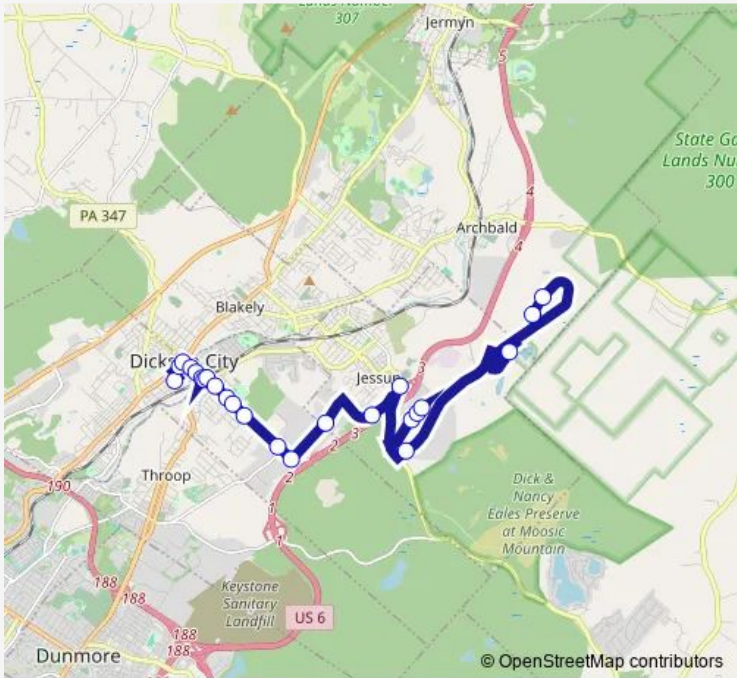

Bus 11 MID-Valley Industrial

[Go to website](#)

Direction
 Giant Dickson — Jessup Park AND Rid
 24 stops
[Open route schedule](#)

- Giant Dickson
- Main Miles O
- Main AND Lack
- Lack/Hull
- Lack/Lafayette
- Train Station
- S.Valley/Pine
- LackN.Garfield
- LackGravity
- LackWash
- Lack/Adams
- LackAlice
- Rock Creek Corp
- LackMid Valley
- Pediatrics
- Dempsey
- 911
- Tmg
- Chewy
- Cardinal Glass
- Sabret

Route schedule
 Giant Dickson — Jessup Park AND Rid

Monday	05:35-17:35
Tuesday	05:35-17:35
Wednesday	05:35-17:35
Thursday	05:35-17:35
Friday	05:35-17:35
Saturday	05:35-17:35
Sunday	—

Route info
 Direction: Giant Dickson
 Stops: 24
 Trip Duration: 0 hour 35 min

Lack/Gravity I

Lack/Garfield I

Train Station I

Giant Dickson

Route schedule

Jessup Park AND Rid — Giant Dickson

Monday	06:10-18:10
Tuesday	06:10-18:10
Wednesday	06:10-18:10
Thursday	06:10-18:10
Friday	06:10-18:10
Saturday	06:10-18:10
Sunday	—

Route info

Direction: Jessup Park AND Rid

Stops: 13

Trip Duration: 0 hour 25 min

11 Bus time schedules and route maps are available in an offline PDF at busmaps.com. Use the busmaps.com website to see live bus times, train schedule or subway schedule, and step-by-step directions for all public transit in Olyphant