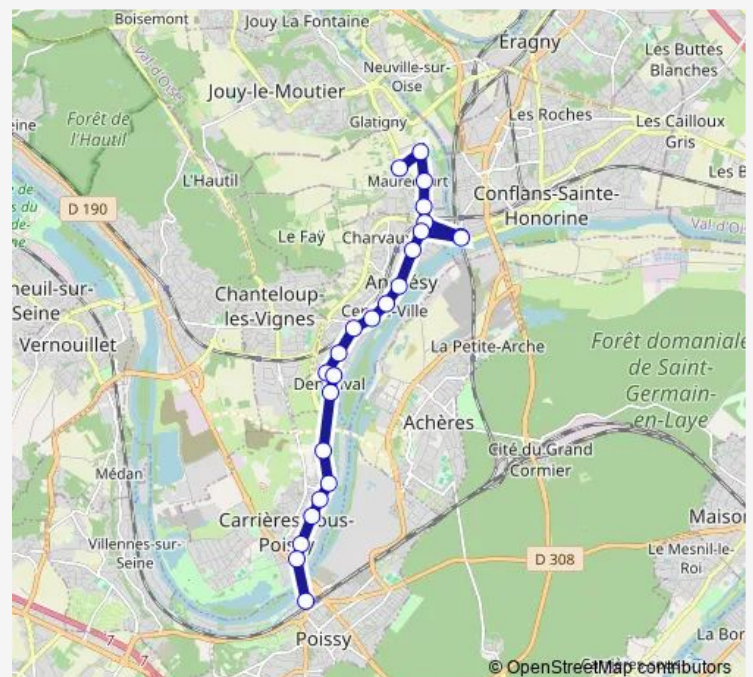

Direction

Flore — Gare de Conflans Fin d'Oise

10 stops

[Open route schedule](#)

Flore

Les Garennes

Collège Saint Exupery

Gare d'Andrésy

Monday —

Tuesday —

Wednesday —

Thursday 17:12

Friday 17:12

Saturday —

Sunday —

Route info

Direction: Flore

Stops: 10

Trip Duration: 0 hour 17 min

Direction

Julia — Gare Nord

24 stops

[Open route schedule](#)

Julia