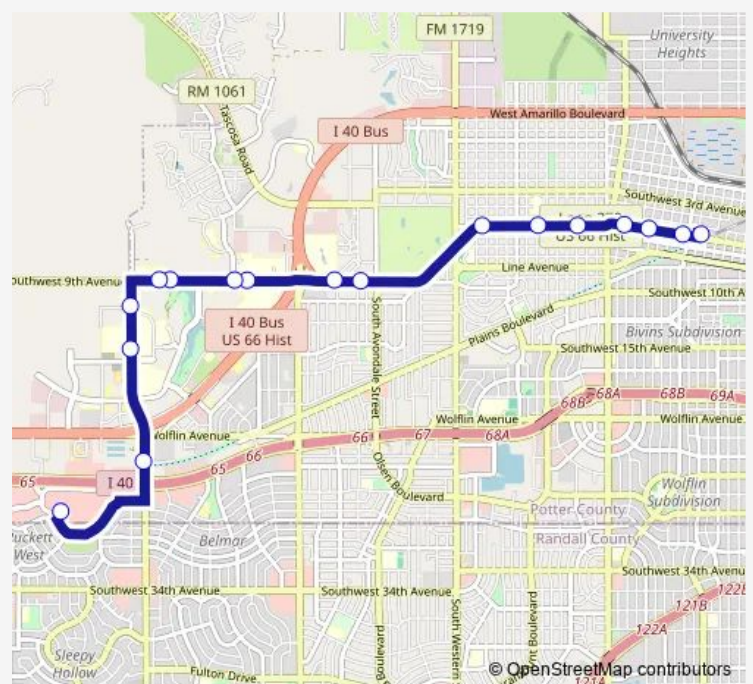

South End of Texas Tech School of Pharmacy

2110 S Coulter St (Waffle House)

Westgate Mall Entrance 4

Route schedule

W 6th Ave & Bowie St (Transfer Station) — Westgate Mall Entrance 4

Monday 07:00-18:00

Tuesday 07:00-18:00

Wednesday 07:00-18:00

Thursday 07:00-18:00

Friday 07:00-18:00

Saturday 07:00-18:00

Sunday 07:00-18:00

Route info

Direction: W 6th Ave & Bowie St (Transfer Station)

Stops: 17

Trip Duration: 0 hour 20 min

Direction

Westgate Mall Entrance 4 — W 6th Ave & Bowie St (Transfer Station)

15 stops

[Open route schedule](#)

Westgate Mall Entrance 4

2110 S Coulter St (Across from Waffle House)

Monday 06:39-18:30

Tuesday 06:39-18:30

Wednesday 06:39-18:30

Thursday 06:39-18:30

Friday 06:39-18:30

Saturday 06:39-17:30

Sunday 06:39-17:30

Route info