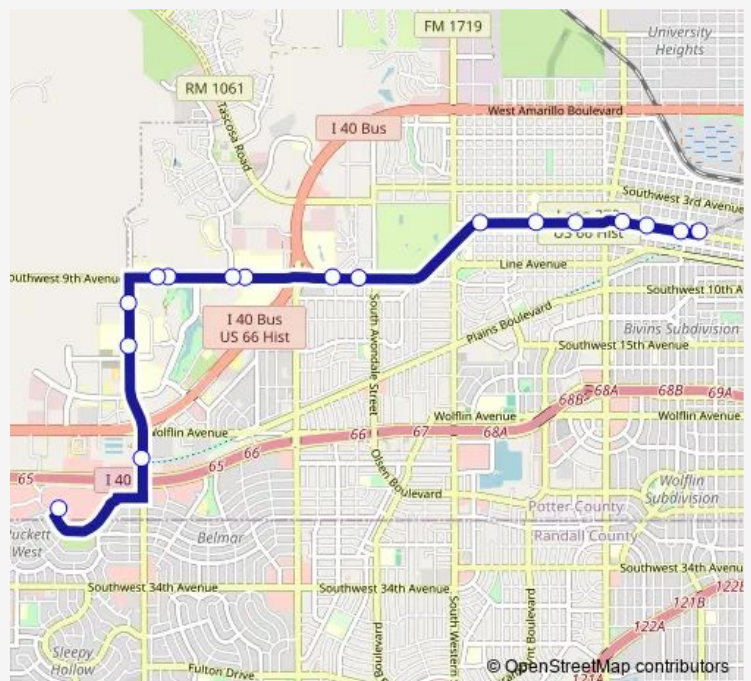

Bus 11 Westgate Mall / Hospital / West 9TH Ave

[Go to website](#)

Direction

W 6th Ave & Bowie St (Transfer Station) — Westgate Mall Entrance 4

17 stops

[Open route schedule](#)

- W 6th Ave & Bowie St (Transfer Station)
- SW 6th Ave & S Bonham St (At Bonham / Crockett Alley)
- SW 6th Ave & S Austin St
- SW 6th Ave & S Bryan St
- SW 6th Ave & S Alabama St
- SW 6th Ave & S Carolina St
- SW 6th Ave & S Belleview St
- SW 9th Ave & Alta Vista St
- SW 9th Ave & Craig Dr (Craig Methodist Retirement)
- SW 9th Ave @ Amarillo College West Campus
- SW 9th Ave & Quail Creek Dr
- 7010 SW 9th Ave (Amarillo Imaging Center)
- 7100 SW 9th Ave (Panhandle Surgery)
- S Coulter St & Evans St (Texas Oncology)
- South End of Texas Tech School of Pharmacy
- 2110 S Coulter St (Waffle House)
- Westgate Mall Entrance 4

Route schedule

W 6th Ave & Bowie St (Transfer Station) — Westgate Mall Entrance 4

Monday	07:00-18:00
Tuesday	07:00-18:00
Wednesday	07:00-18:00
Thursday	07:00-18:00
Friday	07:00-18:00
Saturday	07:00-18:00
Sunday	07:00-18:00

Route info

Direction: W 6th Ave & Bowie St (Transfer Station)

Stops: 17

Trip Duration: 0 hour 20 min

11 — Westgate Mall / Hospital / West 9TH Ave

Direction

Westgate Mall Entrance 4 — W 6th Ave & Bowie St (Transfer Station)

W 6th Ave & Bowie St (Transfer Station)

Route schedule

Westgate Mall Entrance 4 — W 6th Ave & Bowie St (Transfer Station)

Monday 06:39-18:30

Tuesday 06:39-18:30

Wednesday 06:39-18:30

Thursday 06:39-18:30

Friday 06:39-18:30