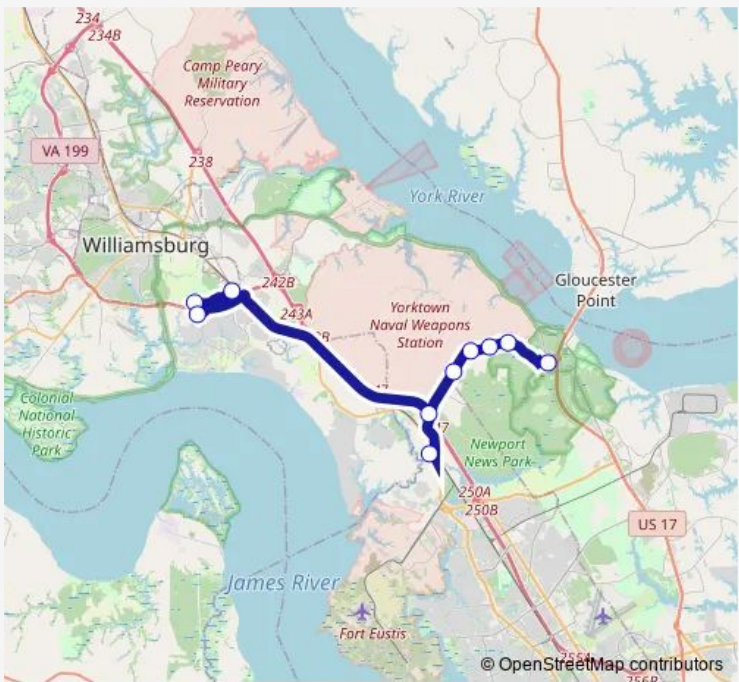

Bus 11 Lackey

[Go to website](#)

Direction
 Barham Blvd at Rivermeade — Battery Blvd at Riverside Hospital
 11 stops
[Open route schedule](#)

- Barham Blvd at Rivermeade
- Barham Blvd at Yorktown Square
- Old Williamsburg Rd at Woods of Yorktown
- Old Williamsburg Rd at Rising Sun Ib
- Old Williamsburg Rd at Dogwood Rd
- Old Williamsburg Rd and Sunshine Way
- Yorktown Rd at Hamilton Redoubt
- Longfellow Rd at Ynws Gate 3
- Merrimac Trl at VP Regional Jail
- Tam-O-Shanter Blvd at Merrimac Trl
- Battery Blvd at Riverside Hospital

Route schedule
 Barham Blvd at Rivermeade — Battery Blvd at Riverside Hospital

Monday	07:00-19:00
Tuesday	07:00-19:00
Wednesday	07:00-19:00
Thursday	07:00-19:00
Friday	07:00-19:00
Saturday	07:00-19:00
Sunday	—

Route info
 Direction: Barham Blvd at Rivermeade
 Stops: 11
 Trip Duration: 0 hour 32 min

Direction

Battery Blvd at Riverside Hospital — Barham Blvd at Rivermeade

10 stops

[Open route schedule](#)

Battery Blvd at Riverside Hospital

Old Williamsburg Rd at Woods of Yorktown

Barham Blvd at Rivermeade

Route schedule

Battery Blvd at Riverside Hospital — Barham Blvd at Rivermeade

Monday 06:10-18:10

Tuesday 06:10-18:10

Wednesday 06:10-18:10

Thursday 06:10-18:10