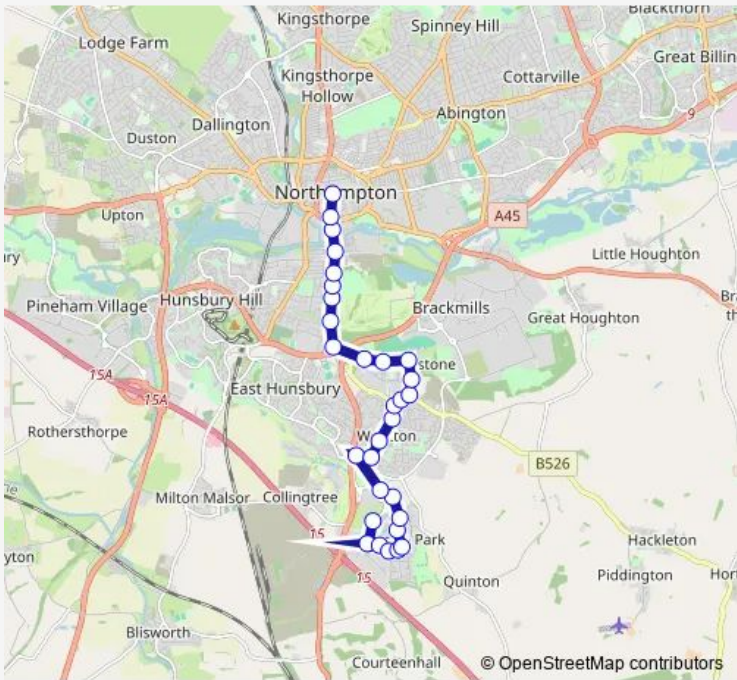

Bus 11 Grange Park - Northampton

[Go to website](#)

Direction
 Northampton Bus Interchange — Georges Drive
 22 stops
[Open route schedule](#)

- Northampton Bus Interchange
- Navigation Row
- Old Towcester Road
- Southfield Avenue
- Delapre Crescent
- Forest Road
- Queen Eleanor Road
- Gloucester Avenue
- London Road
- Martins Lane
- The Crown PH
- The Sun PH
- Windrush Road
- Hardy Drive
- Water Lane
- Edwardian Close
- New Road
- Church Hill
- 28 Berry Lane
- Langford Drive
- Saxon Avenue Roundabout

Route schedule
 Northampton Bus Interchange — Georges Drive

Monday	08:34-19:18
Tuesday	08:34-19:18
Wednesday	08:34-19:18
Thursday	08:34-19:18
Friday	08:34-19:18
Saturday	07:24-18:17
Sunday	09:06-19:06

Route info
 Direction: Northampton Bus Interchange
 Stops: 22
 Trip Duration: 0 hour 24 min

Langford Drive

28 Berry Lane

Church Hill

New Road

Edwardian Close

Water Lane

Hardy Drive

Windrush Road

Direction: Georges Drive

Stops: 31

Trip Duration: 0 hour 32 min

Forest Road

Delapre Crescent

Old Towcester Road

Navigation Row

The Plough Hotel