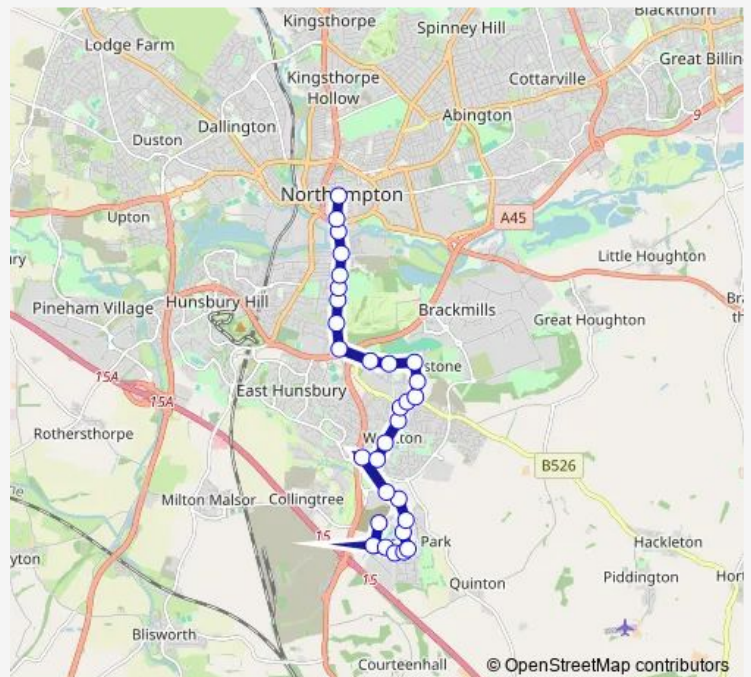

28 Berry Lane

Langford Drive

Saxon Avenue Roundabout

Route schedule

Northampton Bus Interchange — Georges Drive

Monday 08:34-19:18

Tuesday 08:34-19:18

Wednesday 08:34-19:18

Thursday 08:34-19:18

Friday 08:34-19:18

Saturday 07:24-18:17

Sunday 09:06-19:06

Route info

Direction: Northampton Bus Interchange

Stops: 22

Trip Duration: 0 hour 24 min

11 — Grange Park - Northampton

Direction

Georges Drive — Northampton Bus Interchange

31 stops

[Open route schedule](#)

Georges Drive

Lake

Lake

Direction: Georges Drive

Stops: 31

Trip Duration: 0 hour 32 min

Forest Road

Delapre Crescent

Old Towcester Road

Navigation Row

The Plough Hotel