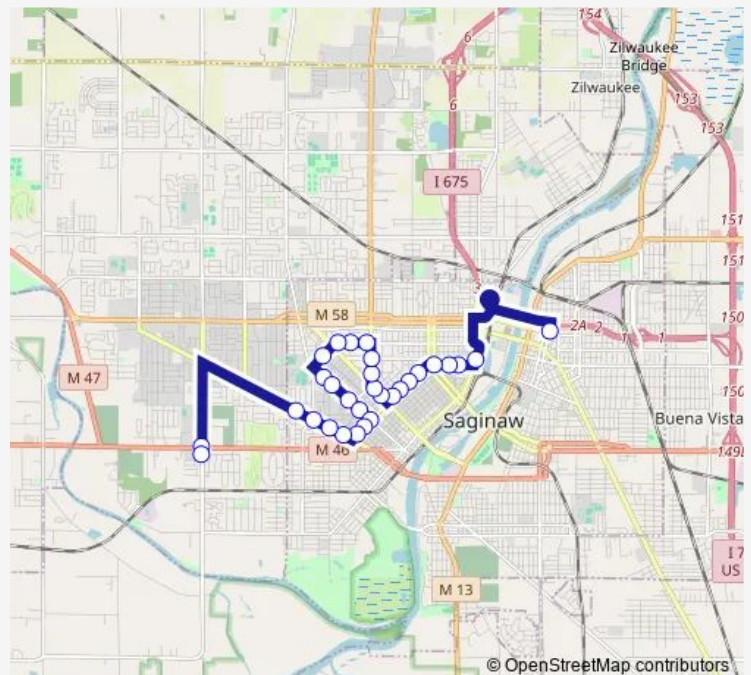

Bay/Cooper

Congress Ave/Congress Ct A

Congress/Brenner

Congress/Ardmore

Congress/Adams

Mackinaw/Snow

Mackinaw Apartments (Mackinaw)

Mackinaw/Chippewa

### Route schedule

Stars Plaza — Gratiot Plaza (Center Rd)

Monday 05:00-20:00

Tuesday 05:00-20:00

Wednesday 05:00-20:00

Thursday 05:00-20:00

Friday 05:00-20:00

Saturday —

### Route info

Direction: Stars Plaza

Stops: 30

Trip Duration: 0 hour 25 min

11 — Woodbridge/Gratiot Plaza/Michigan

Mackinaw/Woodbridge

Woodbridge/Jackson

Woodbridge/Stephens

Brockway/Yale

Brockway/Thurman

Brockway/Malzahn

Miller School (Brockway)

Center/Gratiot

Gratiot Plaza (Center Rd)

**Direction**

Gratiot Plaza (Center Rd) — Stars Plaza