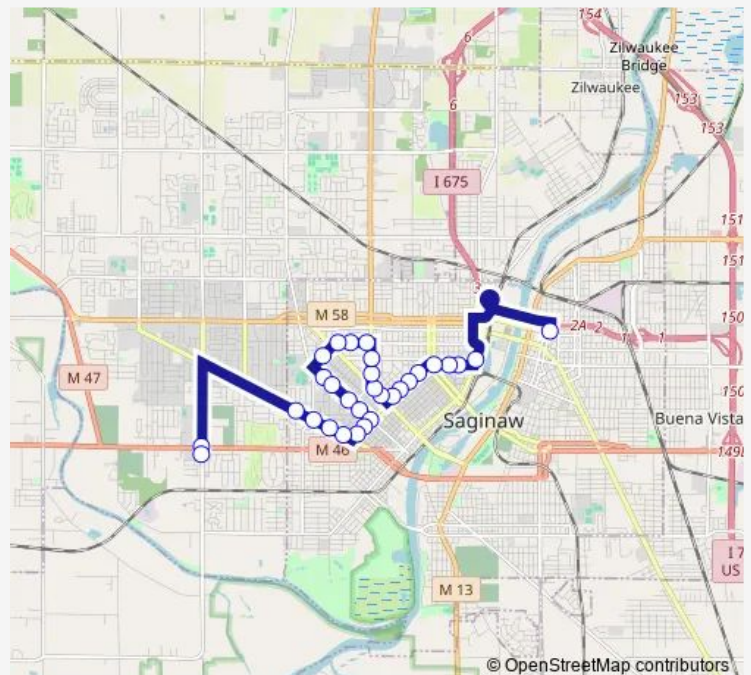

Bay/Cooper

Congress Ave/Congress Ct A

Congress/Brenner

Congress/Ardmore

Congress/Adams

Mackinaw/Snow

Mackinaw Apartments (Mackinaw)

Mackinaw/Chippewa

### Route schedule

Stars Plaza — Gratiot Plaza (Center Rd)

Monday 05:00-20:00

Tuesday 05:00-20:00

Wednesday 05:00-20:00

Thursday 05:00-20:00

Friday 05:00-20:00

Saturday —

### Route info

Direction: Stars Plaza

Stops: 30

Trip Duration: 0 hour 25 min

11 — Woodbridge/Gratiot Plaza/Michigan

Mackinaw/Woodbridge

Woodbridge/Jackson

Woodbridge/Stephens

Brockway/Yale

Brockway/Thurman

Brockway/Malzahn

Miller School (Brockway)

Center/Gratiot

Gratiot Plaza (Center Rd)

**Direction**

Gratiot Plaza (Center Rd) — Stars Plaza