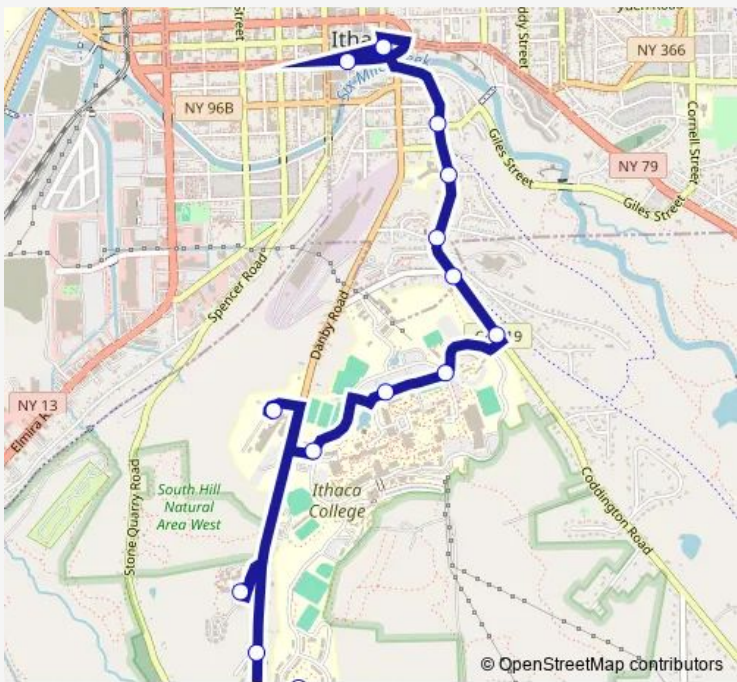

Bus 11 Route 11

[Go to website](#)

Direction
 Ithaca Commons - Green St — College Circle Apts - Community Building

14 stops

[Open route schedule](#)

- Ithaca Commons - Green St
- Ithaca Commons - Aurora St
- Hudson @ Columbia
- Hudson at South Hill School
- Hudson @ Grandview
- Hudson @ Coddington
- Coddington at Ithaca College
- Ithaca College - Garden Apts
- Ithaca College - Roy Park School
- Ithaca College - Alumni Circle
- South Hill Business Park
- Longview
- Danby @ Vista
- College Circle Apts - Community Building

Route schedule
 Ithaca Commons - Green St — College Circle Apts - Community Building

Monday	07:08-02:05 ⁺¹
Tuesday	07:08-02:05 ⁺¹
Wednesday	07:08-02:05 ⁺¹
Thursday	07:08-02:05 ⁺¹
Friday	07:08-02:05 ⁺¹
Saturday	08:08-01:57 ⁺¹
Sunday	08:08-19:08

Route info

Direction: Ithaca Commons - Green St

Stops: 14

Trip Duration: 0 hour 19 min

Direction

College Circle Apts - Community Building — Ithaca Commons - Green St

18 stops

[Open route schedule](#)

Thursday 07:30-02:20⁺¹

Friday 07:30-02:20⁺¹

Saturday 08:30-02:12⁺¹

Sunday 08:30-19:30

Route info

Direction: College Circle Apts - Community Building

Stops: 18

Trip Duration: 0 hour 22 min