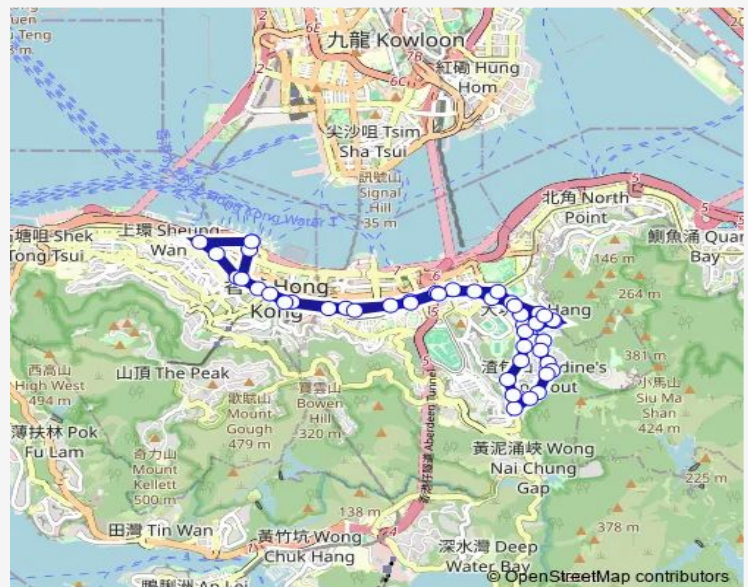

### Route schedule

[Ctb] Central Ferry Piers[[Kmb+Ctb] Central (Central Ferry Piers)/<Br>Central Ferry Piers[[Kmb] Central (Central Ferry Piers) — [Ctb] Canal Road East, Hennessy Road[[Kmb+Ctb] Canal Road East/<Br>Canal Road East, Hennessy Road

### Route info

Direction: [Ctb] Central Ferry Piers[[Kmb+Ctb] Central (Central Ferry Piers)/<Br>Central Ferry Piers[[Kmb] Central (Central Ferry Piers)

Stops: 40

Trip Duration: 1 hour 3 min

[Ctb] ST. Paul'S Hospital, Tung LO WAN Road[[Kmb+Ctb]  
ST. Paul'S Hospital/<Br>St. Paul'S Hospital, Tung LO  
WAN Road[[Kmb] ST. Paul'S Hospital