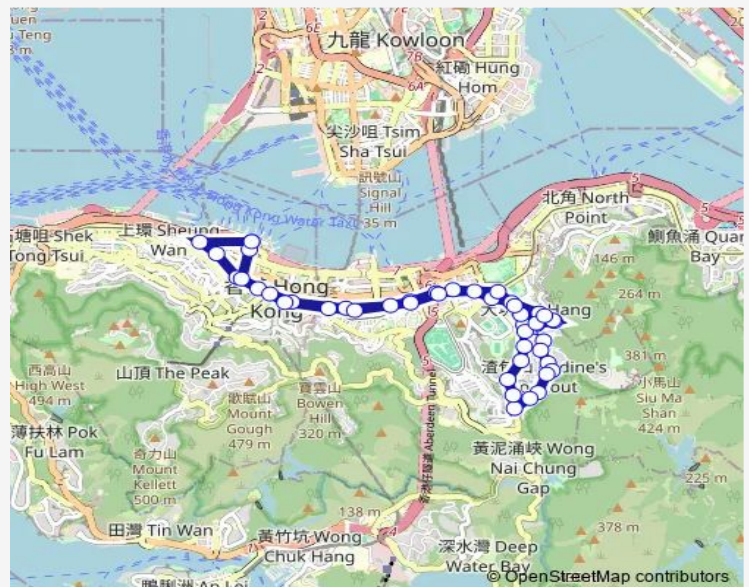

[Ctb] Stewart Road, Hennessy Road[[Kmb+Ctb] Stewart Road/
Stewart Road, Hennessy Road[[Kmb] Stewart Road

[Ctb] Tonnochy Road, Hennessy Road[[Kmb+Ctb] Tonnochy Road/
Tonnochy Road, Hennessy Road[[Kmb] Tonnochy Road

[Ctb] WAN Chai Fire Station, Hennessy Road[[Kmb+Ctb] WAN Chai Fire Station/
Wan Chai Fire Station, Hennessy Road[[Kmb] WAN Chai Fire Station

Route schedule

[Ctb] Central Ferry Piers[[Kmb+Ctb] Central (Central Ferry Piers)/
Central Ferry Piers[[Kmb] Central (Central Ferry Piers) — [Ctb] Canal Road East, Hennessy Road[[Kmb+Ctb] Canal Road East/
Canal Road East, Hennessy Road

Monday	23:20
Tuesday	23:20
Wednesday	23:20
Thursday	23:20
Friday	23:20
Saturday	23:20
Sunday	23:20

Route info

Direction: [Ctb] Central Ferry Piers[[Kmb+Ctb] Central (Central Ferry Piers)/
Central Ferry Piers[[Kmb] Central (Central Ferry Piers)

Stops: 40

Trip Duration: 1 hour 1 min

[Ctb] Causeway BAY - Paterson Street, YEE WO Street[[Kmb+Ctb] Paterson Street/
Causeway BAY - Paterson Street, YEE WO Street

[Ctb] ST. Paul'S Hospital, Tung LO WAN Road[[Kmb+Ctb] ST. Paul'S Hospital/
St. Paul'S Hospital, Tung LO WAN Road[[Kmb] ST. Paul'S Hospital