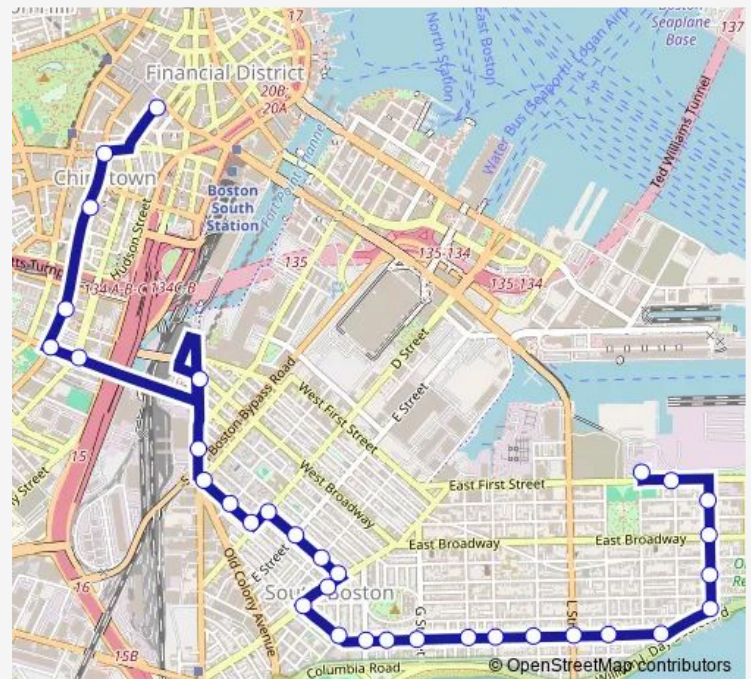

Thursday 05:39-01:03⁺¹

Friday 05:39-01:03⁺¹

Saturday 05:34-00:59⁺¹

Sunday 06:45-01:10⁺¹

Route info

Direction: Chauncy St @ Summer St

Stops: 34

Trip Duration: 0 hour 23 min

11 — City Point - Chauncy Street & Summer Street

E 8th St @ I St

E 8th St @ K St

E 8th St @ L St

E 8th St @ M St

E 8th St @ N St

Columbia Rd @ O St

Columbia Rd @ P St

Farragut Rd opp E Sixth St

Farragut Rd @ Broadway

Farragut Rd opp E 2nd St

E 1st St @ P St

E 1st St opp O St

City Point Bus Terminal

Direction

City Point Bus Terminal — Chauncy St @ Summer St

250 Dorchester Avenue

Broadway Station - Red Line

E Berkeley St @ Harrison Ave

E Berkeley St @ Washington St

Washington St @ Herald St

Washington St @ Tufts Med Ctr

Washington St @ Essex St

Chauncy St @ Summer St