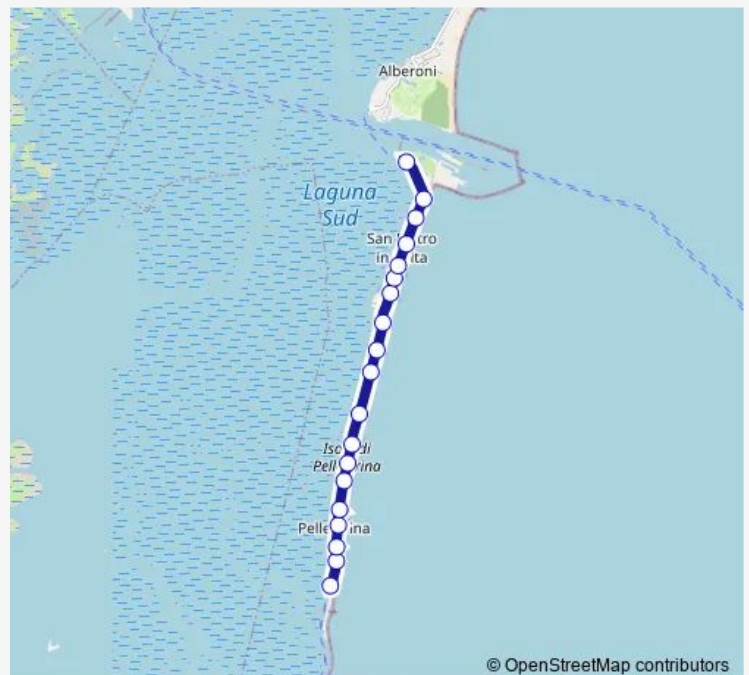

Saturday 09:00-15:45

Sunday 09:00-15:45

Route info

Direction: Santa Maria Del Mare

Stops: 19

Trip Duration: 0 hour 13 min

© OpenStreetMap contributors