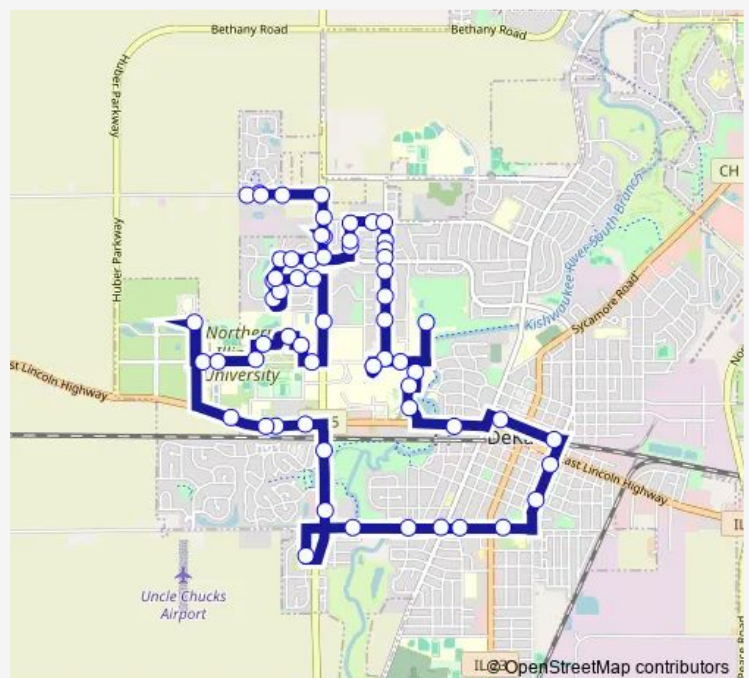

Taylor St. at David Ave (Ashbury Ct. Apts) - WB Stop #541

S Annie Glidden at S Malta Rd (Schnuck's Shopping Ctr.) - SB Stop #542

Annie Glidden Rd at Hampton Inn - NB Stop #595

Annie Glidden Rd at Elks Lodge - NB Stop #543

Route schedule

Holmes Student Center (HSC) - Rt 5 / Rt 10 / Rt 11 Stop #675 — Holmes Student Center (HSC) - Rt 5 / Rt 10 / Rt 11 Stop #675

Monday	03:00-02:00 ⁺¹
Tuesday	03:00-02:00 ⁺¹
Wednesday	03:00-02:00 ⁺¹
Thursday	03:00-02:00 ⁺¹
Friday	03:00-02:00 ⁺¹
Saturday	03:00-02:00 ⁺¹
Sunday	03:00-02:00 ⁺¹

Route info

Direction: Holmes Student Center (HSC) - Rt 5 / Rt 10 / Rt 11 Stop #675

Stops: 63

Trip Duration: 0 hour 53 min

West Lincoln Hwy at Annie Glidden (Popeye's Chicken) -
WB Stop #629

West Lincoln Hwy. at Lincolnshire & Stadium View Apts -
WB Stop #457

West Lincoln Hwy. at Gideon Ct. Apts - WB Stop #458

West Lincoln Hwy at NIU Human Resources Building - WB
Stop #459

Northern View Cir at Presidents Blvd - NB Stop #438

Recreation Dr at Convocation Center Lot #3 - EB - Stop
#460