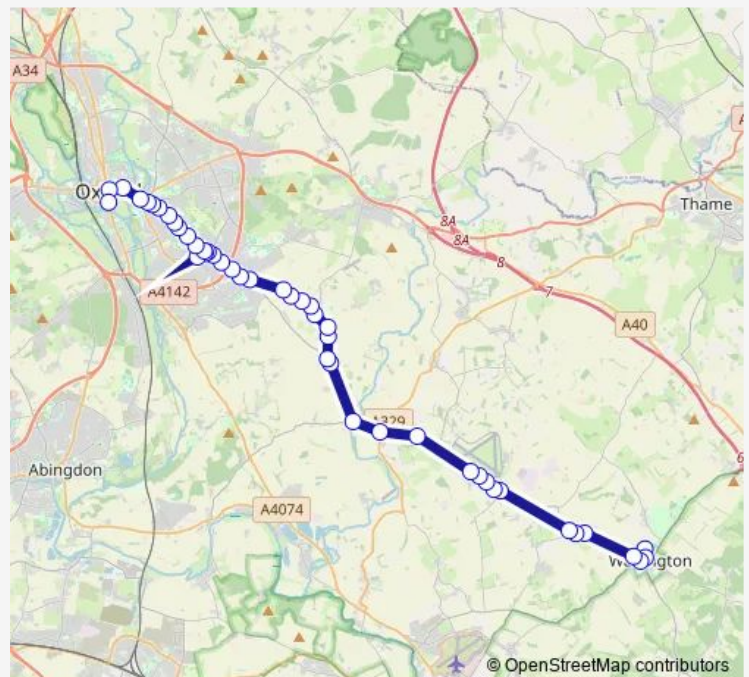

Home Close

Village Hall

Fox Close

Route schedule

Icknield Community College — Speedwell Street

Monday 06:00-18:40

Tuesday 06:00-18:40

Wednesday 06:00-18:40

Thursday 06:00-18:40

Friday 06:00-18:40

Saturday 07:55-19:00

Sunday 08:28-18:00

Route info

Direction: Icknield Community College

Stops: 45

Trip Duration: 1 hour 15 min

11 — Oxford - Cowley - Chalgrove - Watlington

Oxford Road

Poplar Close

Northfield Brook

Buildbase

Lidl

Car Factory Gate

The Longwall