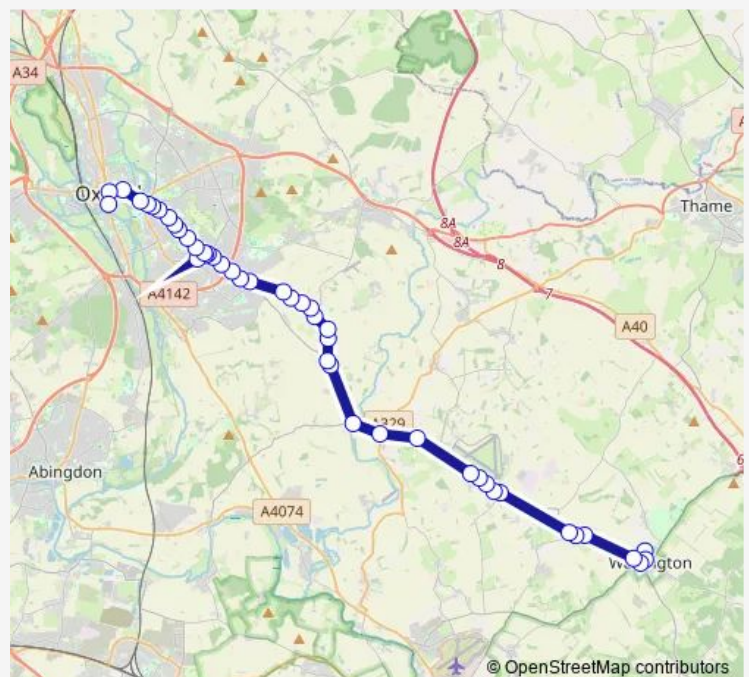

### Route schedule

Icknield Community College — Speedwell Street

Monday 06:00-18:40

Tuesday 06:00-18:40

Wednesday 06:00-18:40

Thursday 06:00-18:40

Friday 06:00-18:40

Saturday 07:55-19:00

### Route info

Direction: Icknield Community College

Stops: 45

Trip Duration: 1 hour 15 min

11 — Oxford - Cowley - Chalgrove - Watlington

Oxford Road

Poplar Close

Northfield Brook