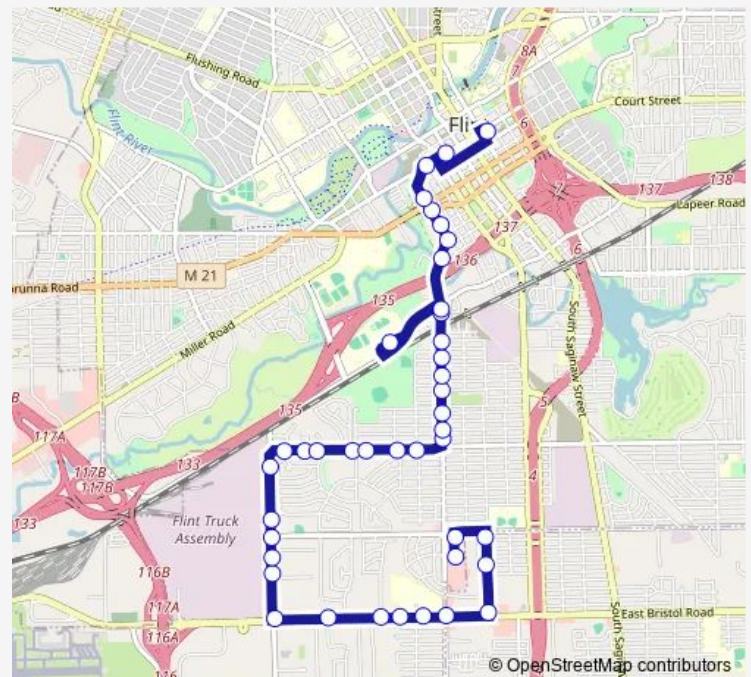

SBD Fenton at Lincoln

SBD Fenton at Atherton

WBD Atherton at Tuxedo

Route schedule

MTA Transit Center — South Flint Plaza

Monday 06:30-22:30

Tuesday 06:30-22:30

Wednesday 06:30-22:30

Thursday 06:30-22:30

Friday 06:30-22:30

Saturday 06:30-22:30

Sunday 09:30-18:30

Route info

Direction: MTA Transit Center

Stops: 45

Trip Duration: 0 hour 25 min