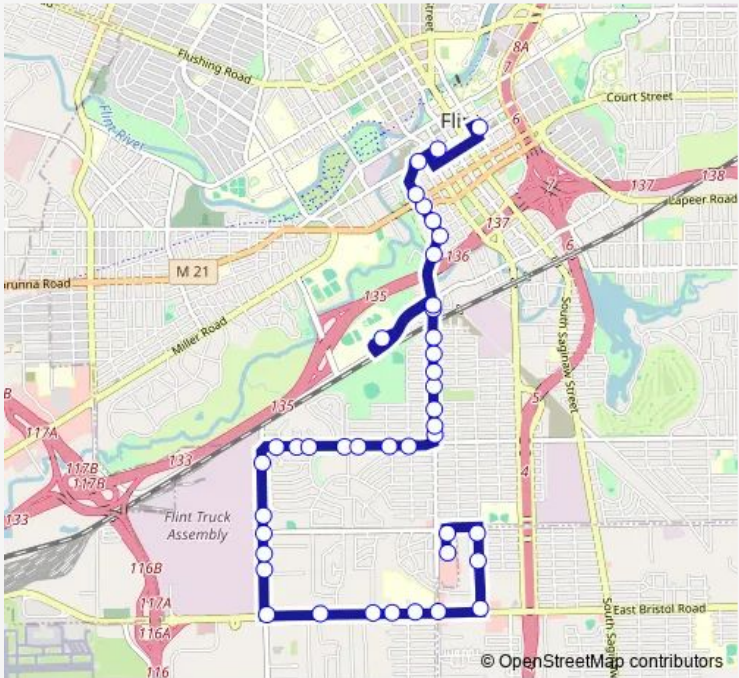

## Bus 11 Fenton Road

[Go to website](#)

**Direction**  
 MTA Transit Center — South Flint Plaza  
 45 stops  
[Open route schedule](#)

- MTA Transit Center
- Harrison at 3rd
- 3rd at Church
- Grand Traverse at 3rd
- Grand Traverse at Court
- Court at Oak
- Ann Arbor at 5th
- Ann Arbor at Carrill
- Ann Arbor at 6th
- SBD Fenton at Walker
- SBD Fenton at 12th
- Flint Southwestern Classical Academy
- SBD Fenton at Barlow
- SBD Fenton at Paddington
- SBD Fenton at Ossington
- SBD Fenton at Barrie
- SBD Fenton at Victoria
- SBD Fenton at Neubert
- SBD Fenton at Lincoln
- SBD Fenton at Atherton
- WBD Atherton at Tuxedo

Route schedule  
 MTA Transit Center — South Flint Plaza

Monday	06:30-22:30
Tuesday	06:30-22:30
Wednesday	06:30-22:30
Thursday	06:30-22:30
Friday	06:30-22:30
Saturday	06:30-22:30
Sunday	09:30-18:30

Route info  
 Direction: MTA Transit Center  
 Stops: 45  
 Trip Duration: 0 hour 25 min

## Route info

Direction: South Flint Plaza

Stops: 41

Trip Duration: 0 hour 25 min

NBD Fenton at Vermilya

NBD Fenton at Victoria

NBD Fenton at Barrie

NBD Fenton at Ossington