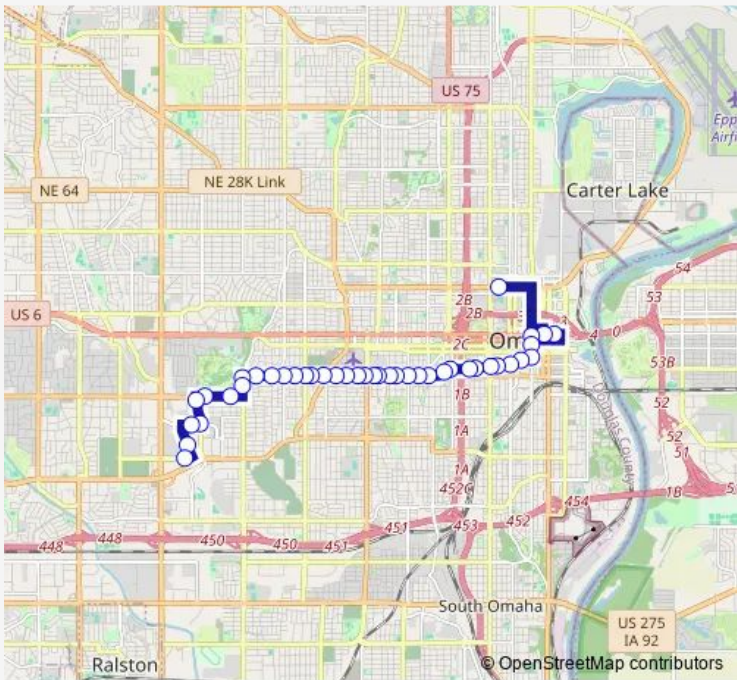

Direction
 22nd & Cuming Se — 68th & Mercy Rd Nw
 41 stops
[Open route schedule](#)

- 22nd & Cuming Se
- 12th & Dodge Ne
- 14th & Dodge Ne
- 16th & Dodge Sw
- 16th & Farnam Nw
- 16th & Howard Nw
- 18th & St Marys Ave Ne
- 20th & St Marys Ave Ne
- 22nd & St Marys Ave Nw
- 24th & St Marys Ave Ne
- 26th St & St Marys Ave Nw
- 27th & St Marys Ave Ne
- Park Ave & St Marys Ave Nw
- 31st & St Marys Ave Ne
- 33rd & Leavenworth Ne
- 35th & Leavenworth Ne
- 36th & Leavenworth Ne
- 38th & Leavenworth Ne
- 38th Ave & Leavenworth Ne
- 40th & Leavenworth Ne
- 40th & Leavenworth Ave Nw

Route schedule
 22nd & Cuming Se — 68th & Mercy Rd Nw

Monday	06:10-21:15
Tuesday	06:10-21:15
Wednesday	06:10-21:15
Thursday	06:10-21:15
Friday	06:10-21:15
Saturday	06:10-21:15
Sunday	07:10-18:15

Route info
 Direction: 22nd & Cuming Se
 Stops: 41
 Trip Duration: 0 hour 33 min

67th & Pine Nw

Pine & Aksarben Dr Ne

Aksarben Dr & Frances Nw

68th & Mercy Rd Nw

Direction

68th & Mercy Rd Nw — 22nd & Cuming Ne

52 stops

[Open route schedule](#)

Saturday 06:46-21:46

Sunday 07:46-18:46

Route info

Direction: 68th & Mercy Rd Nw

Stops: 52

Trip Duration: 0 hour 32 min

43rd & Leavenworth Sw

42nd on Leavenworth Sw