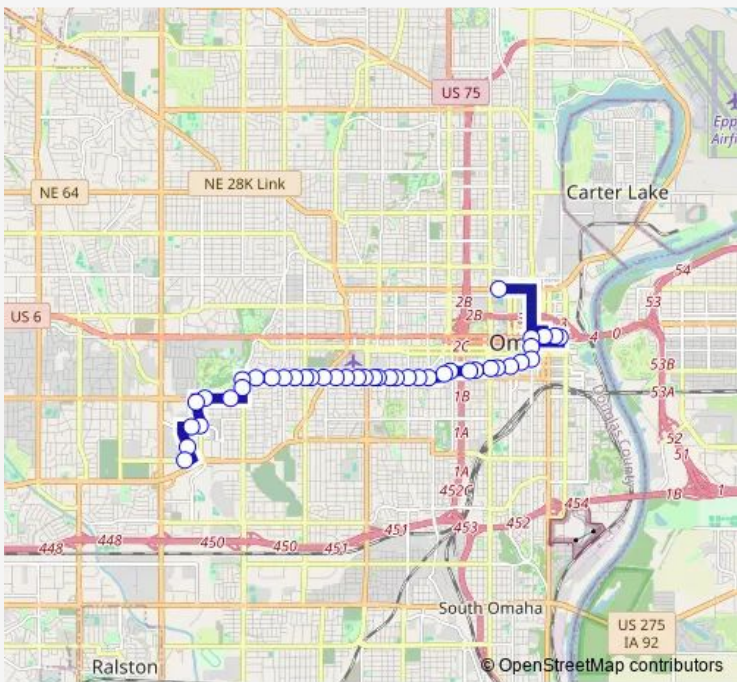

**Bus 11 Leavenworth Street**

[Go to website](#)

**Direction**  
 Mercy Rd & 68th Nw — 22nd & Cuming Ne  
 48 stops  
[Open route schedule](#)

- Mercy Rd & 68th Nw
- Mercy Rd & College of St. Marys Ne
- Mercy Rd & 72nd Ne
- 72nd & Cedar Se
- 72nd & Hickory Se
- Pine & 72nd Se
- Pine & Aksarben Dr Sw
- Pine & Scott Tech Center Se
- 67th & Pine Ne
- 67th St & UNO Scott Campus Mb
- 67th & Pacific Se
- Pacific & 64th Sw
- Pacific & 62nd Sw
- 60th & Pacific Ne
- 60th & Mason Ne
- Leavenworth & 59th Sw
- Leavenworth & 57th Sw
- Leavenworth & 55th Sw
- Leavenworth & 52nd Sw
- Leavenworth & 51st Sw
- Leavenworth & 50th Sw

**Route schedule**  
 Mercy Rd & 68th Nw — 22nd & Cuming Ne

Monday	08:16-21:46
Tuesday	08:16-21:46
Wednesday	08:16-21:46
Thursday	08:16-21:46
Friday	08:16-21:46
Saturday	19:16-21:46
Sunday	18:46

**Route info**  
 Direction: Mercy Rd & 68th Nw  
 Stops: 48  
 Trip Duration: 0 hour 32 min

Leavenworth & 49th Sw

Leavenworth & Saddle Creek Sw

Leavenworth & 46th Sw

Leavenworth & 45th Se

Leavenworth & 43rd Sw

Leavenworth & 42nd Sw

Leavenworth & 40th Sw

Leavenworth & 38th Ave Sw

Douglas & 13th Sw

11th & Dodge Se

22nd & Cuming Ne

**Direction**

Mercy Rd &amp; 68th Nw — 14th &amp; Dodge Nw

48 stops

[Open route schedule](#)

Mercy Rd &amp; 68th Nw