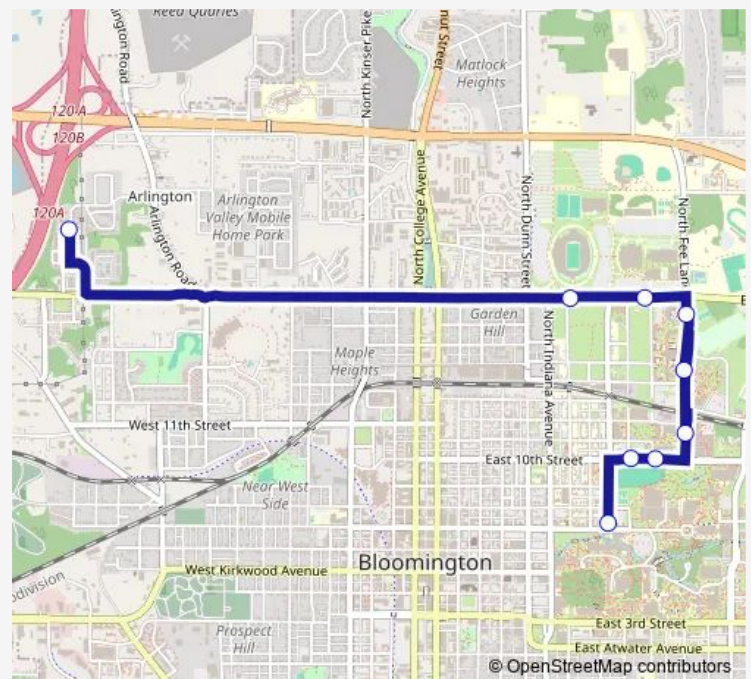

Fee Ln @ Briscoe Quad (Southbound-Inbound)

Fee Ln at Mcnutt Quad

Fee Ln @ Kelley School of Business (Southbound-Inbound)

10th St & Walnut Grove St @ Psychology Building

10th St & Forrest Ave @ Geology and Informatics

### Route schedule

Atlas Apartments Clubhouse — Woodlawn Ave and 7th St at Indiana Memorial Union

Monday 07:00-21:40

Tuesday 07:00-21:40

Wednesday 07:00-21:40

Thursday 07:00-21:40

Friday 07:00-21:40

Saturday 10:00-17:20

### Route info

Direction: Atlas Apartments Clubhouse

Stops: 9

Trip Duration: 0 hour 15 min

**Direction**

Woodlawn Ave and 7th St at Indiana Memorial Union —  
Atlas Apartments Clubhouse

6 stops

[Open route schedule](#)

Monday 07:15-21:55

Tuesday 07:15-21:55

Wednesday 07:15-21:55

Thursday 07:15-21:55

Friday 07:15-21:55

Saturday 10:15-17:35

Sunday 10:15-17:35

**Route info**