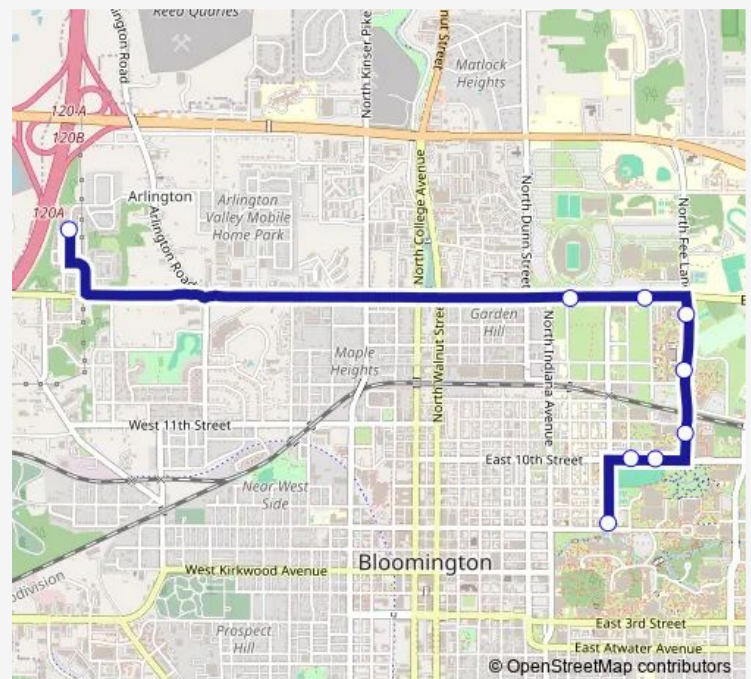

10th St & Forrest Ave @ Geology and Informatics

Woodlawn Ave and 7th St at Indiana Memorial Union

Route schedule

Atlas Apartments Clubhouse — Woodlawn Ave and 7th St at Indiana Memorial Union

Monday 07:00-21:40

Tuesday 07:00-21:40

Wednesday 07:00-21:40

Thursday 07:00-21:40

Friday 07:00-21:40

Saturday 10:00-17:20

Sunday 10:00-17:20

Route info

Direction: Atlas Apartments Clubhouse

Stops: 9

Trip Duration: 0 hour 15 min

Direction

Woodlawn Ave and 7th St at Indiana Memorial Union —
Atlas Apartments Clubhouse

6 stops

[Open route schedule](#)

Woodlawn Ave and 7th St at Indiana Memorial Union

Tuesday 07:15-21:55

Wednesday 07:15-21:55

Thursday 07:15-21:55

Friday 07:15-21:55

Saturday 10:15-17:35

Sunday 10:15-17:35

Route info

Direction: Woodlawn Ave and 7th St at Indiana Memorial
Union