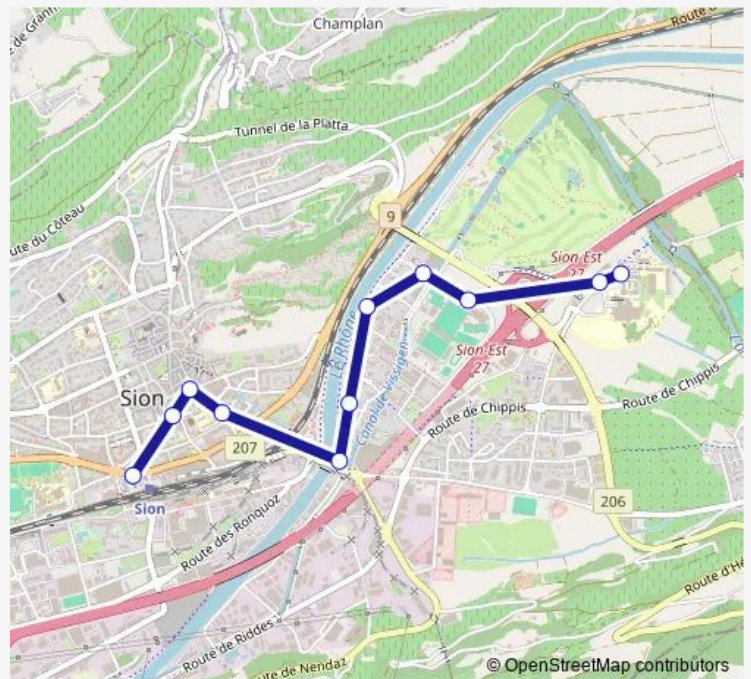

Saturday 05:49-18:19

Sunday —

Route info

Direction: Sion, Gare Bus Sédunois

Stops: 11

Trip Duration: 0 hour 17 min

11 — B 11

BusMaps

Direction

Sion, Gare Bus Sédunois — Sion, Suva

11 stops

[Open route schedule](#)

Sion, Gare Bus Sédunois

Sion, Les Cèdres

Sion, Place du Midi

Sion, Sacré Coeur

Sion, Pont-du-Rhône

Sion, Vissigen

Sion, Promenade du Rhône

Sion, Manège

Sion, Tennis de Valère

Sion, Hôpital de Sion

Sion, Suva

Route schedule

Direction

Sion, Suva — Sion, Gare Bus Sédunois

12 stops

[Open route schedule](#)

Sion, Suva

Sion, Hôpital de Sion

Sion, Tennis de Valère

Sion, Manège