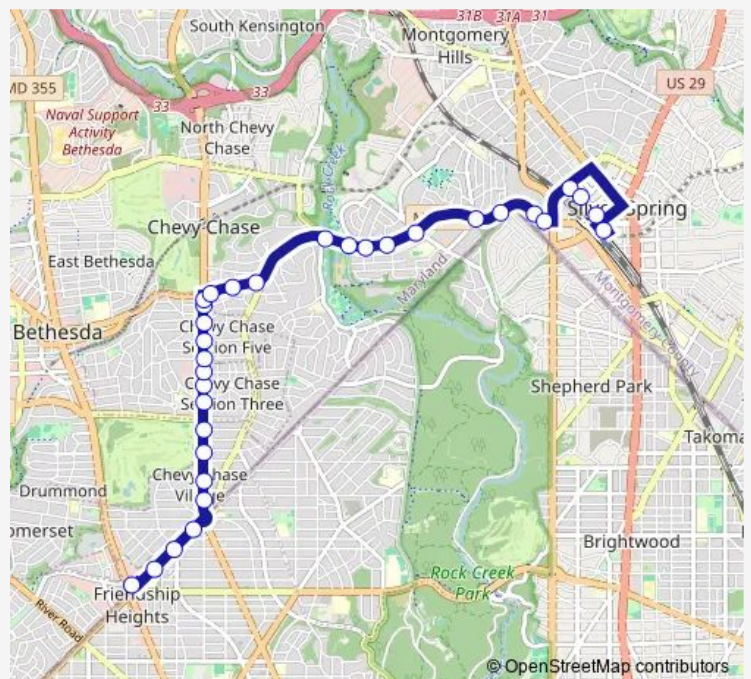

Bus 11 11-Silver Spring-Friendship Heights

[Go to website](#)

Direction

Silver Spring Station & BAY 106 — Friendship Heights Station & BAY F

30 stops

[Open route schedule](#)

- Silver Spring Station & BAY 106
- East West HWY & Colesville Rd
- East West HWY & W Falkland Ln
- East West HWY & Carey Ln
- East West HWY & @1703
- East West HWY & Rosemary Hills Dr
- East West HWY & Sundale Dr
- East West HWY & Grubb Rd
- East West HWY & Ellingson Dr
- East West HWY & Donnybrook Dr
- East West HWY & Meadowbrook Ln
- East West HWY & Jones Mill Rd
- East West HWY & Glengalen Ln
- East West HWY & Rocton Ave
- East West HWY & Cypress Pl
- Connecticut AVE & Blackthorn St
- Connecticut AVE & Leland St
- Connecticut AVE & Virgilia St
- Connecticut AVE & Thornapple St
- Connecticut AVE & Taylor St
- Connecticut AVE & Shepherd St

Route schedule

Silver Spring Station & BAY 106 — Friendship Heights Station & BAY F

Monday	05:45-09:50
Tuesday	05:45-09:25
Wednesday	05:45-09:25
Thursday	05:45-09:50
Friday	05:45-09:25
Saturday	—
Sunday	—

Route info

Direction: Silver Spring Station & BAY 106

Stops: 30

Trip Duration: 0 hour 17 min

11 — 11-Silver Spring-Friendship Heights

Connecticut AVE & Rosemary St

Connecticut AVE & Quincy St

Connecticut AVE & Oxford St

Connecticut AVE & Lenox St

Connecticut AVE & Irving St

Western AVE & Oliver St

Western AVE & Cedar Pkwy

Western AVE & Livingston St

Friendship Heights Station & BAY F

Direction

Friendship Heights Station & BAY F — Silver Spring Station & BAY 106