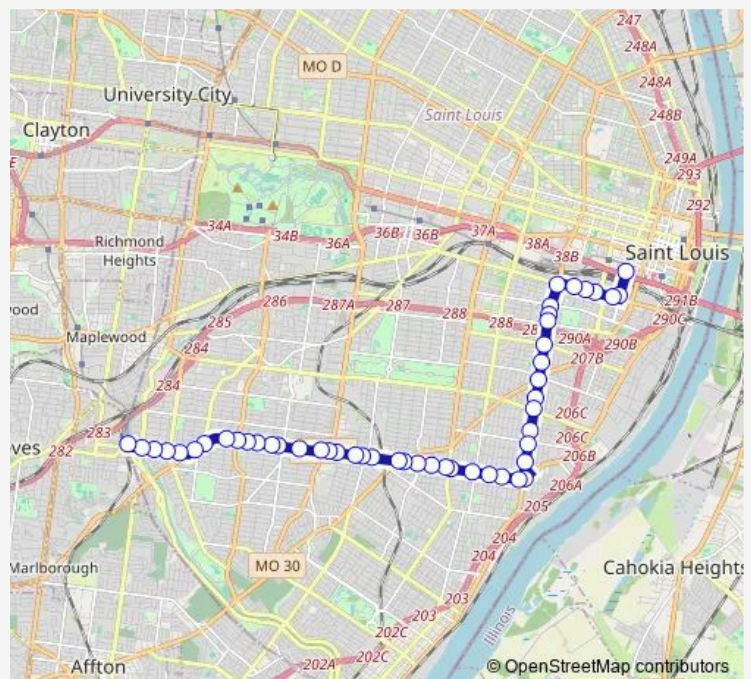

Chippewa @ Morganford Eb

Chippewa @ OAK Hill Eb

Chippewa @ Gravois Eb

Chippewa @ Gustine Eb

**Route schedule**

Shrewsbury-Lansdowne I-44 Transit Center — Civic Center Transit Center

Monday	03:58-23:58
Tuesday	03:58-23:58
Wednesday	03:58-23:58
Thursday	03:58-23:58
Friday	03:58-23:58
Saturday	04:28-23:28
Sunday	04:28-23:28

**Route info**

Direction: Shrewsbury-Lansdowne I-44 Transit Center

Stops: 48

Trip Duration: 0 hour 42 min

11 — Chippewa

Chippewa @ Spring Eb

Chippewa @ Giles Eb

Chippewa @ Grand Eb

## Route info

Direction: Civic Center Transit Center

Stops: 49

Trip Duration: 0 hour 43 min

Chippewa @ Grand Wb

Chippewa @ Spring Wb

Chippewa @ Gustine Wb

Chippewa @ Gravois Wb