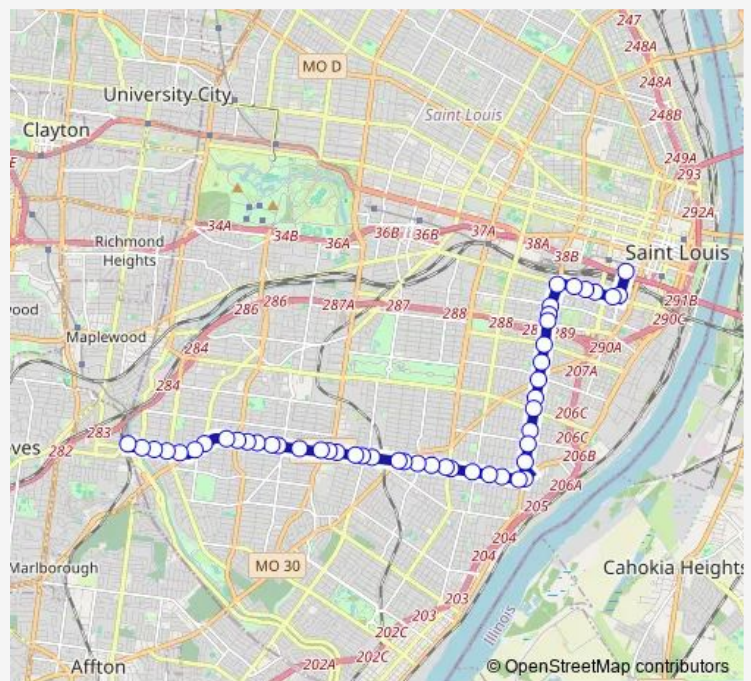

Chippewa @ January Eb

Chippewa @ Macklind Eb

Chippewa @ Brannon Eb

Chippewa @ Lawn Eb

Chippewa @ Kingshighway Eb

Chippewa @ Ridgewood Eb

Chippewa @ Alfred Eb

Chippewa @ Morganford Eb

Chippewa @ OAK Hill Eb

Chippewa @ Gravois Eb

Chippewa @ Gustine Eb

Route schedule

Shrewsbury-Lansdowne I-44 Transit Center — Civic Center Transit Center

Monday	03:58-23:58
Tuesday	03:58-23:58
Wednesday	03:58-23:58
Thursday	03:58-23:58
Friday	03:58-23:58
Saturday	04:28-23:28
Sunday	04:28-23:28

Route info

Direction: Shrewsbury-Lansdowne I-44 Transit Center

Stops: 48

Trip Duration: 0 hour 35 min

11 — Chippewa

Chippewa @ Spring Eb

Chippewa @ Giles Eb

Chippewa @ Grand Eb