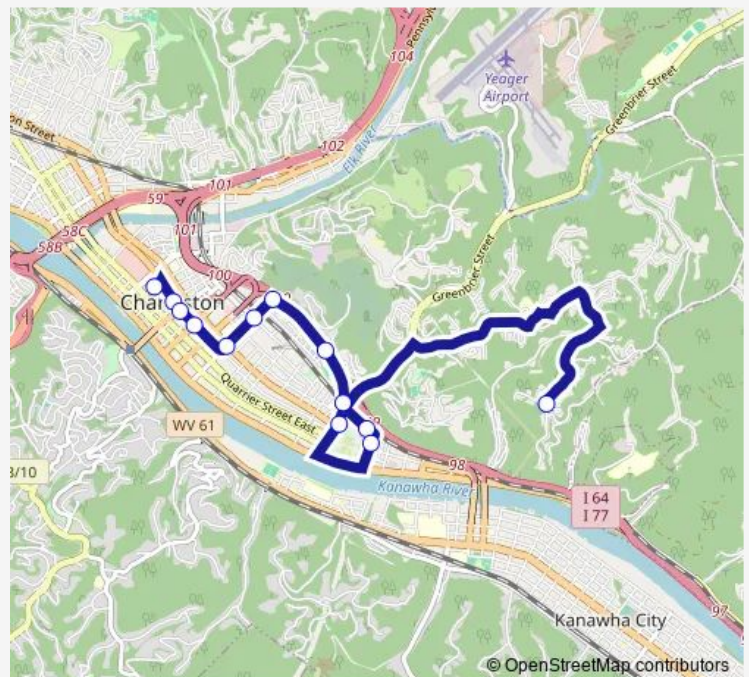

Capitol Complex

Greenbrier & Wash St

Oakr Dr & Serene Dr

Route schedule

City Center — Oakr Dr & Serene Dr

Monday	06:10-17:30
Tuesday	06:10-17:30
Wednesday	06:10-17:30
Thursday	06:10-17:30
Friday	06:10-17:30
Saturday	06:10-17:30
Sunday	—

Route info

Direction: City Center

Stops: 13

Trip Duration: 0 hour 25 min

11 — Wertz Avenue

**Direction**

Oakr Dr &amp; Serene Dr — City Center

15 stops

## Route schedule

Oakr Dr &amp; Serene Dr — City Center

Monday 06:30-18:00

Tuesday 06:30-18:00

Wednesday 06:30-18:00

Thursday 06:30-18:00

Friday 06:30-18:00

Saturday 06:30-18:00

## Route info

Direction: Oakr Dr &amp; Serene Dr

Stops: 15

Trip Duration: 0 hour 25 min

11 Bus time schedules and route maps are available in an offline PDF at [busmaps.com](http://busmaps.com). Use the [busmaps.com](http://busmaps.com) website to see live bus times, train schedule or subway schedule, and step-by-step directions for all public transit in Charleston