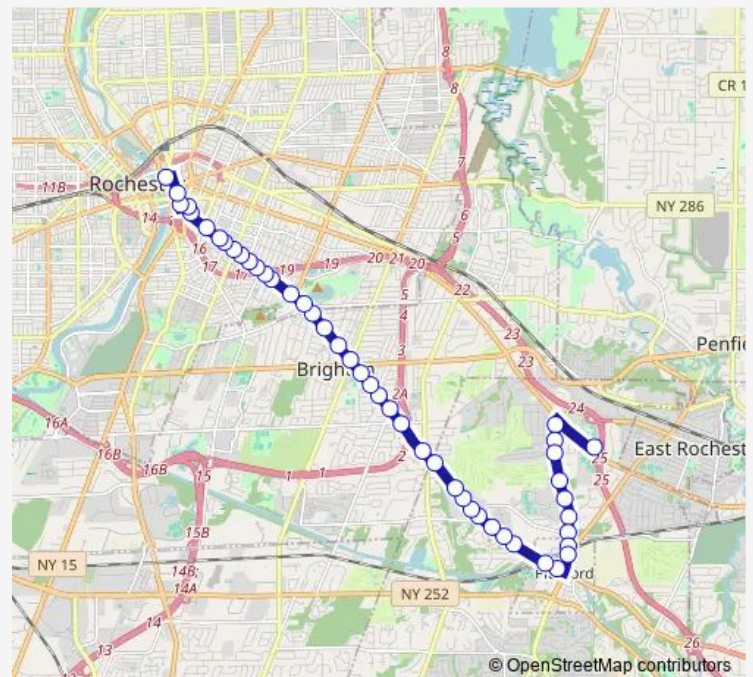

Bus 11 Monroe

[Go to website](#)

Direction

TC- Gate 20 — St. John Fisher Connection Hub

45 stops

[Open route schedule](#)

TC- Gate 20

South & Broad

Monroe & St Regis

Monroe & Glen Ellyn

Monroe & Winton

Route schedule

TC- Gate 20 — St. John Fisher Connection Hub

| | |
|-----------|-------------|
| Monday | 05:00-18:00 |
| Tuesday | 05:00-18:00 |
| Wednesday | 05:00-18:00 |
| Thursday | 05:00-18:00 |
| Friday | 05:00-18:00 |
| Saturday | 07:45-23:30 |
| Sunday | 07:45-23:30 |

Route info

Direction: TC- Gate 20

Stops: 45

Trip Duration: 0 hour 40 min

11 — Monroe

Monroe & Continental

Monroe & Hampshire

Monroe & Monroe Pky

Monroe & Edgewood

Monroe & Westfall

Monroe & 2775 Monroe

Monroe & 2945 Monroe

Monroe & Pittsford Wegmans

Monroe & Pittsford Plaza East Ent

Monroe & 3380 Monroe

Monroe & French