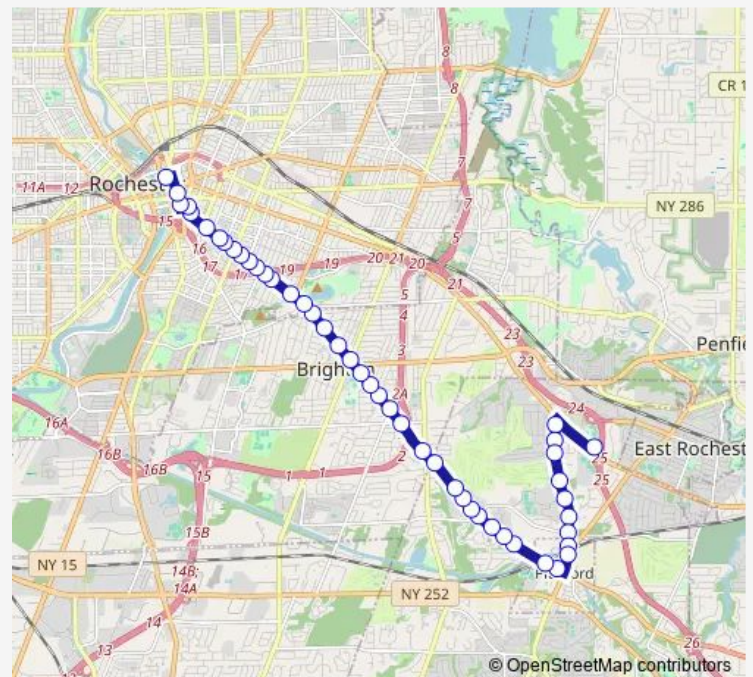

Monroe & St Regis

Monroe & Glen Ellyn

Monroe & Winton

Route schedule

TC- Gate 20 — St. John Fisher Connection Hub

Monday 05:00-23:45

Tuesday 05:00-23:45

Wednesday 05:00-23:45

Thursday 05:00-23:45

Friday 05:00-23:45

Saturday 06:15-23:30

Sunday 06:15-23:30

Route info

Direction: TC- Gate 20

Stops: 45

Trip Duration: 0 hour 35 min

11 — Monroe

Monroe & Continental

Monroe & Hampshire

Monroe & Monroe Pky

Monroe & Edgewood

Monroe & Westfall

Monroe & 2775 Monroe

Monroe & 2945 Monroe

Thursday 05:03-22:58

Friday 05:03-22:58

Saturday 06:15-23:13

Sunday 06:15-23:13

Route info

Direction: St. John Fisher Connection Hub

Stops: 46

Trip Duration: 0 hour 41 min