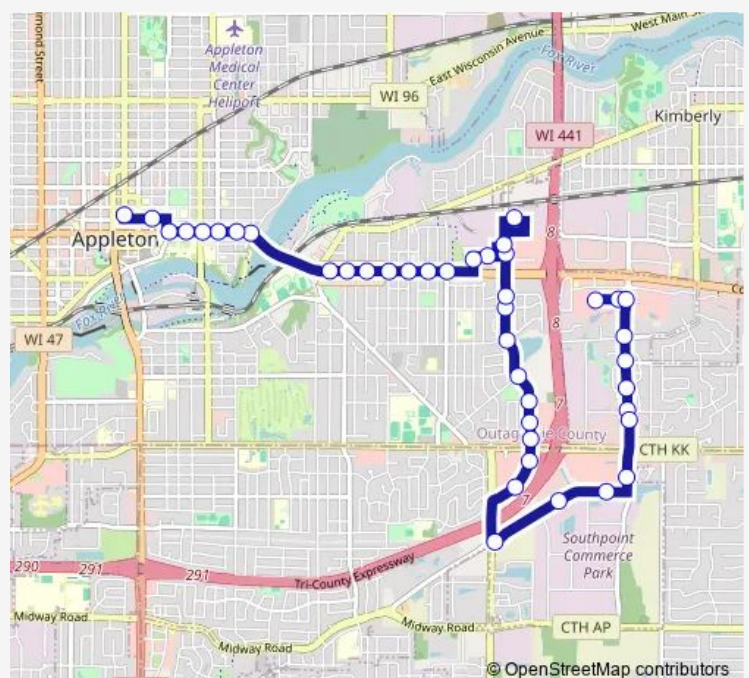

S Kensington & E Forest

S Kensington & E Lourdes

S Kensington & E Rail

Route schedule

Transit Center - Zone 11/20 — Festival Foods @ west entrance

Monday 06:15-17:15

Tuesday 06:15-17:15

Wednesday 06:15-17:15

Thursday 06:15-17:15

Friday 06:15-17:15

Saturday —

Sunday —

Route info

Direction: Transit Center - Zone 11/20

Stops: 39

Trip Duration: 0 hour 29 min

Stoney Brook & Creekview

Speel School & Milky Way

Lowe's (exit door)

Festival Foods @ west entrance

Direction

Festival Foods @ west entrance — Transit Center - Zone 3

41 stops

[Open route schedule](#)

Sunday —

Route info

Direction: Festival Foods @ west entrance

Stops: 41

Trip Duration: 0 hour 26 min

Kensington Place

Radio @ radio station entrance

E College & S Matthias