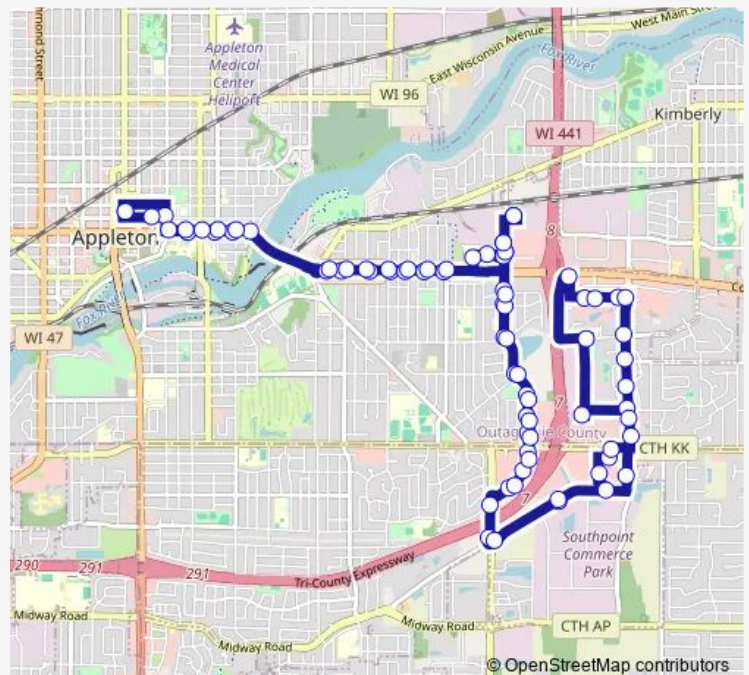

### Route schedule

Transit Center — Transit Center

Monday 06:15-16:44

Tuesday 06:15-16:44

Wednesday 06:15-16:44

Thursday 06:15-16:44

Friday 06:15-16:44

Saturday —

### Route info

Direction: Transit Center

Stops: 78

Trip Duration: 0 hour 55 min

11 — East College & Buchanan

S Kensington @ Target

S Kensington & E Heidemann

2001 S Kensington @ Mcdonald's

Eisenhower & Creekview

Eisenhower & Emons

Eisenhower & Marie Claire

Eisenhower & Springfield

Eisenhower @ Biolife entrance

S Eisenhower @ Petco east drive

Plank & Walmart Driveway

E. Plank & E Destination