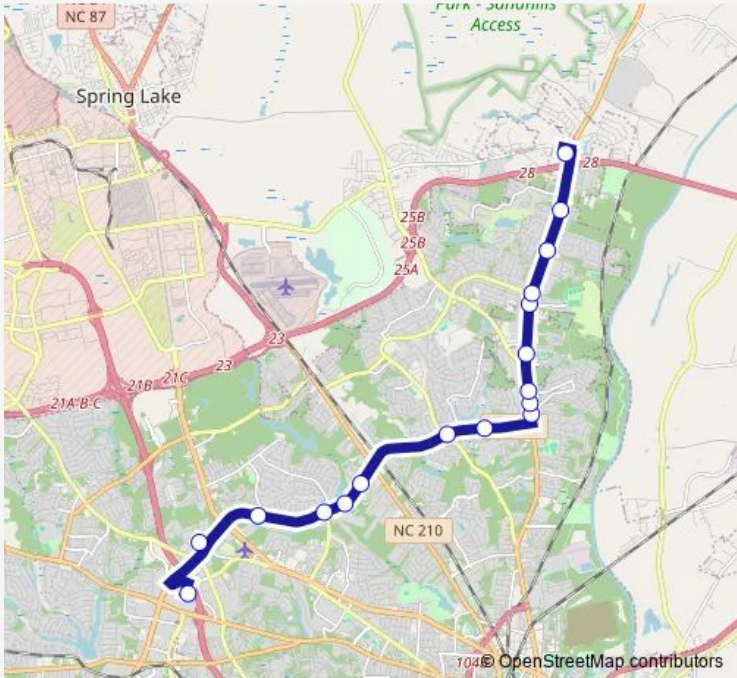

[Go to website](#)

Direction
 Cross Creek Mall — CFV North-Andrews Rd
 17 stops
[Open route schedule](#)

- Cross Creek Mall
- Walmart
- Pamalee Dr/Blanton Rd
- Pamalee Dr/Cain Rd
- Pamalee Dr/Commonwealth Ave
- Pamalee Dr/Capri St
- Country Club Dr/Rosehill Rd
- Country Club Dr/Gables Dr
- Ramsey St/Glenola St
- Ramsey St/Law Rd
- Ramsey St/Longview Dr
- Ramsey St/Andover Rd
- Ramsey St/Treetop Dr
- 5110 Ramsey St [Us-401]
- Ramsey St/Kinlaw Rd
- North Crossings Apts Ramsey St [Us-401]
- CFV North-Andrews Rd

Route schedule
 Cross Creek Mall — CFV North-Andrews Rd

Monday	06:30-18:30
Tuesday	06:30-18:30
Wednesday	06:30-18:30
Thursday	06:30-18:30
Friday	06:30-18:30
Saturday	08:30-17:30
Sunday	—

Route info
 Direction: Cross Creek Mall
 Stops: 17
 Trip Duration: 0 hour 50 min

Direction

CFV North-Andrews Rd — Cross Creek Mall

21 stops

[Open route schedule](#)

CFV North-Andrews Rd

5965 Ramsey St [Us-401]

Ramsey S/Aloha Dr

5319 Ramsey St [Us-401]

Saturday 09:20-18:20

Sunday —

Route info

Direction: CFV North-Andrews Rd

Stops: 21

Trip Duration: 0 hour 40 min

11 Bus time schedules and route maps are available in an offline PDF at busmaps.com. Use the busmaps.com website to see live bus times, train schedule or subway schedule, and step-by-step directions for all public transit in