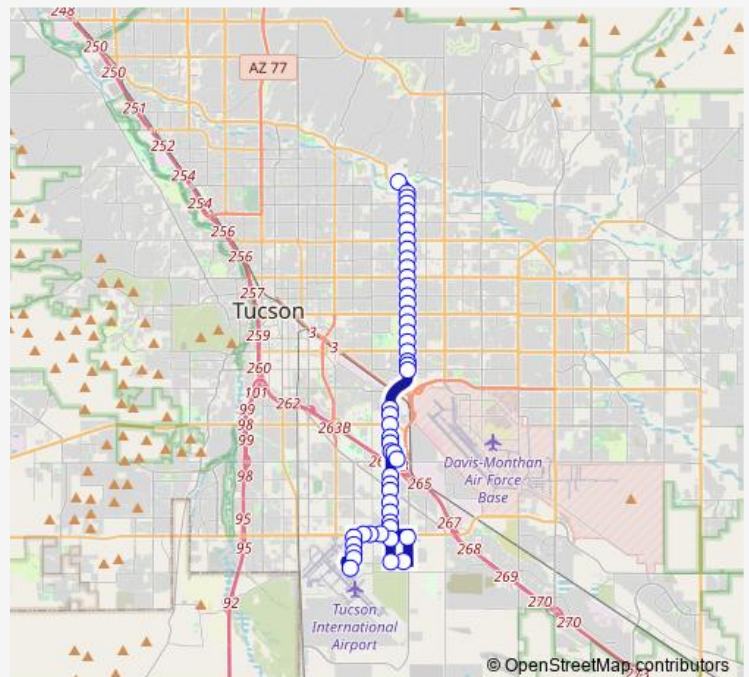

Bus 11 Alvernon Way

[Go to website](#)

Direction
 Dodge/River (Se) — Tucson Intl Airport (Inside)
 50 stops
[Open route schedule](#)

- Dodge/River (Se)
- Alvernon/Kleindale (Nw)
- Alvernon/Hardy (Sw)
- Alvernon/Fort Lowell (Sw)
- Alvernon/Blacklidge (Nw)
- Alvernon/Glenn (Nw)
- Alvernon/Flower (Nw)
- Alvernon/Grant (Sw)
- Alvernon/Seneca (Sw)
- Alvernon/Pima (Sw)
- Alvernon/Fairmount (Sw)
- Alvernon/Speedway (Sw)
- Alvernon/3rd St (Sw)
- Alvernon/5th St (Sw)
- Alvernon/C De Soto (Nw)
- Alvernon/Broadway (Sw)
- Alvernon/Whittier (Nw)
- Alvernon/Hayne (Sw)
- Alvernon/Pso Dorado (Sw)
- Alvernon/22nd St (Sw)
- Alvernon/27th St (Sw)

Route info

Direction: Dodge/River (Se)
 Stops: 50
 Trip Duration: 0 hour 47 min

11 — Alvernon Way

Alvernon/32nd St (Nw)

Alvernon/32nd St (Sw)

Palo Verde/Broadmont (Sw)

Palo Verde/Veterans (Sw)

Palo Verde/Ajo (Sw)

Direction

Tucson Intl Airport (Inside) — Dodge/River (Se)

48 stops

[Open route schedule](#)

Tucson Intl Airport (Inside)

Tucson BI/Corona (Ne)

Tucson BI/Elvira (Ne)

Tucson BI/Medina (Se)

Dodge/River (Se)

Direction

Dodge/River (Se) — Ajo/Mission (Se)

45 stops

[Open route schedule](#)

Dodge/River (Se)

Alvernon/Kleindale (Nw)

Alvernon/Hardy (Sw)