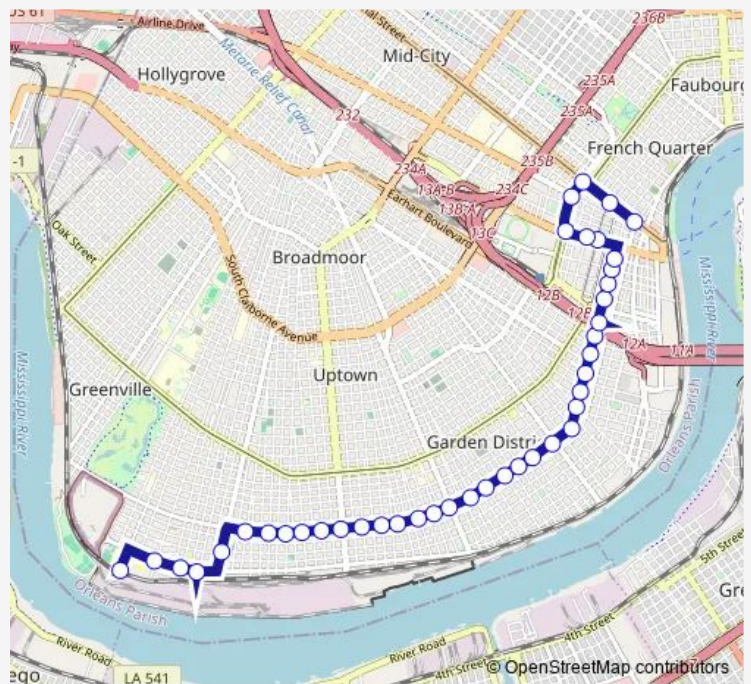

[Go to website](#)

Direction
 Canal and Magazine — Children's Hospital
 35 stops
[Open route schedule](#)

- Canal and Magazine
- Magazine at Gravier
- Magazine at Poydras
- Magazine at Capdeville
- Magazine at Julia
- Magazine at St Joseph
- Magazine at Poeyfarre
- Magazine at Thalia
- Magazine at Terpsichore
- Magazine at Race
- Magazine at St Andrew
- Magazine at Jackson
- Magazine at First Street
- Magazine at Third Street
- Magazine at Washington
- Magazine at Seventh Street
- Magazine at Harmony
- Magazine at Louisiana
- Magazine at Aline
- Magazine at Antonine
- Magazine at General Taylor

Route info
 Direction: Canal and Magazine
 Stops: 35
 Trip Duration: 0 hour 27 min

11 — Magazine BusMaps

Magazine at Constantinople

Magazine at Milan

Magazine and Napoleon

Magazine at Cadiz

Magazine at Bordeaux

Direction: Children's Hospital

Stops: 41

Trip Duration: 0 hour 47 min

Camp at Race

Camp at Terpsichore

Camp at Thalia

Camp at Gaiennie

Camp at Calliope

Elk Place and Canal

Canal at Carondelet

Canal and Magazine

11 Bus time schedules and route maps are available in an offline PDF at busmaps.com. Use the busmaps.com website to see live bus times, train schedule or subway schedule, and step-by-step directions for all public transit in New Orleans