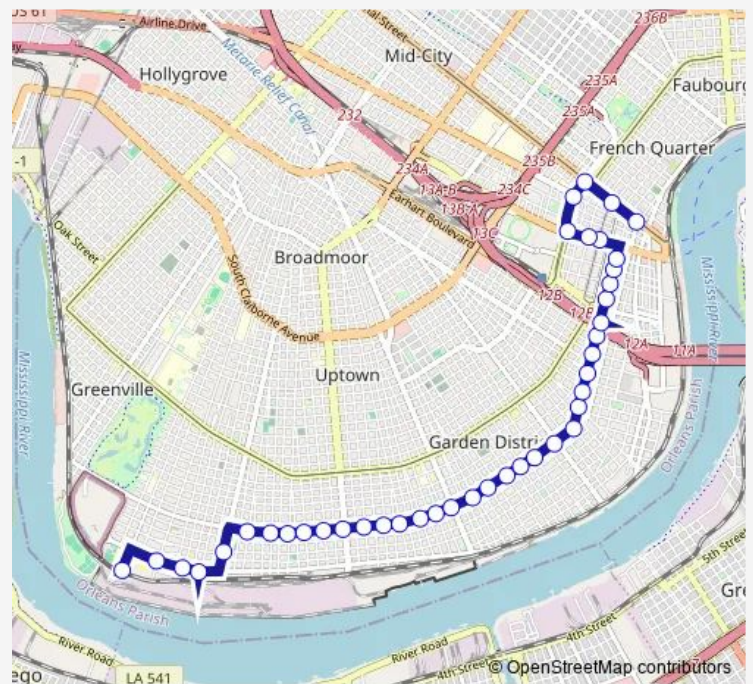

[Go to website](#)

Direction
 Canal and Magazine — Children's Hospital
 35 stops
[Open route schedule](#)

- Canal and Magazine
- Magazine at Gravier
- Magazine at Poydras
- Magazine at Capdeville
- Magazine at Julia
- Magazine at St Joseph
- Magazine at Poeyfarre
- Magazine at Thalia
- Magazine at Terpsichore
- Magazine at Race
- Magazine at St Andrew
- Magazine at Jackson
- Magazine at First Street
- Magazine at Third Street
- Magazine at Washington
- Magazine at Seventh Street
- Magazine at Harmony
- Magazine at Louisiana
- Magazine at Aline
- Magazine at Antonine
- Magazine at General Taylor

Route schedule
 Canal and Magazine — Children's Hospital

Monday	05:15-00:48 ⁺¹
Tuesday	05:15-00:48 ⁺¹
Wednesday	05:15-00:48 ⁺¹
Thursday	05:15-00:48 ⁺¹
Friday	05:15-00:48 ⁺¹
Saturday	05:15-00:48 ⁺¹
Sunday	05:15-00:48 ⁺¹

Route info
 Direction: Canal and Magazine
 Stops: 35
 Trip Duration: 0 hour 24 min

11 — Magazine BusMaps

Magazine at Constantinople

Magazine at Milan

Magazine and Napoleon

Magazine at Cadiz

Magazine at Bordeaux

Monday 04:55-00:28⁺¹Tuesday 04:55-00:28⁺¹Wednesday 04:55-00:28⁺¹Thursday 04:55-00:28⁺¹Friday 04:55-00:28⁺¹Saturday 04:55-00:28⁺¹Sunday 04:55-00:28⁺¹

Route info

Direction: Children's Hospital

Stops: 41

Trip Duration: 0 hour 44 min