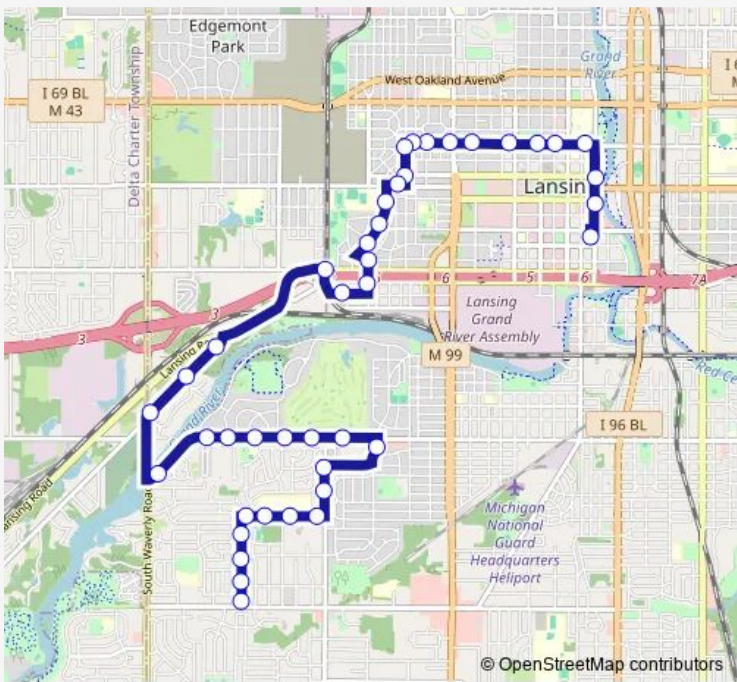

Bus 11 Waverly - Colonial Village

[Go to website](#)

Direction
 EBD Moores River past Waverly Rd — SBD Deerfield before Holmes Rd

18 stops

[Open route schedule](#)

- EBD Moores River past Waverly Rd
- EBD Mt Hope after Medbury Ave
- EBD Mt Hope @ Grand Haven Apts
- EBD W Mt Hope past Bedford Dr
- EBD Mt Hope past Edwin Pl
- EBD Mt Hope before Pleasant Grove
- EBD Mt Hope past Pleasant Grove
- SBD Boston Blvd past Mount Hope
- SBD Pleasant Grove past Cooper
- SBD Pleasant Grove past Colonial
- WBD Victor past Pleasant Grove Rd
- WBD Victor before Viking St
- WBD Victor before Bedford
- WBD Victor before Deerfield Ave
- SBD Deerfield past Brisbane Dr
- SBD Deerfield past Dunlap St
- SBD Deerfield past Herrick
- SBD Deerfield before Holmes Rd

Route schedule

EBD Moores River past Waverly Rd — SBD Deerfield before Holmes Rd

Monday	06:20
Tuesday	06:20
Wednesday	06:20
Thursday	—
Friday	06:20
Saturday	—
Sunday	—

Route info

Direction: EBD Moores River past Waverly Rd

Stops: 18

Trip Duration: 0 hour 10 min

Direction

Cata Trans Center — SBD Deerfield before Holmes Rd

42 stops

[Open route schedule](#)

Cata Trans Center

NBD Grand Ave before E Allegan St

NBD Grand Ave past E Michigan Ave

WBD Shiawassee St at Washington Ave

WBD Shiawassee before Seymour St

WBD Shiawassee past Walnut

WBD Shiawassee past N Pine St

WBD Shiawassee past N Butler Blvd

WBD Shiawassee past MLK Blvd