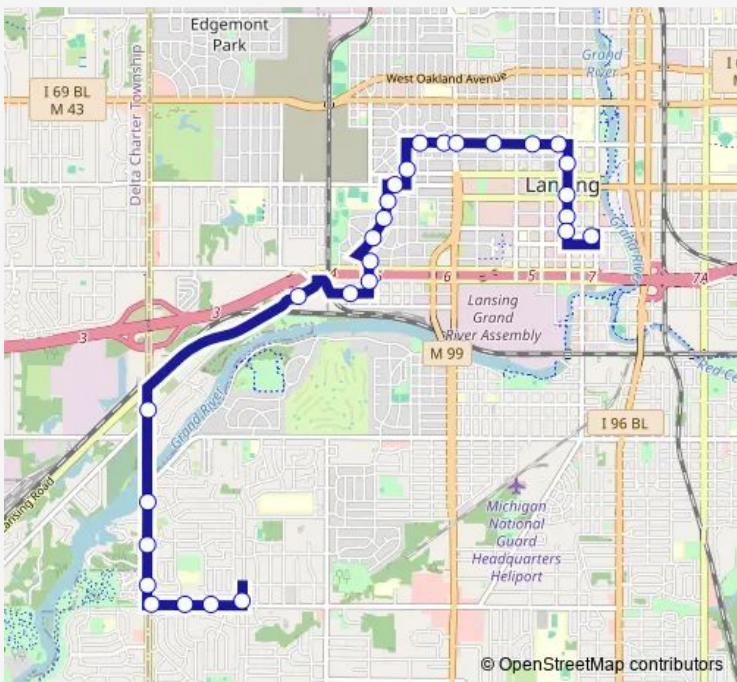

Bus 11 Waverly - Colonial Village

[Go to website](#)

Direction
 EBD Moores River past Waverly Rd — SBD Deerfield before Holmes Rd

18 stops

[Open route schedule](#)

- EBD Moores River past Waverly Rd
- EBD Mt Hope after Medbury Ave
- EBD Mt Hope @ Grand Haven Apts
- EBD W Mt Hope past Bedford Dr
- EBD Mt Hope past Edwin Pl
- EBD Mt Hope before Pleasant Grove
- EBD Mt Hope past Pleasant Grove
- SBD Boston Blvd past Mount Hope
- SBD Pleasant Grove past Cooper
- SBD Pleasant Grove past Colonial
- WBD Victor past Pleasant Grove Rd
- WBD Victor before Viking St
- WBD Victor before Bedford
- WBD Victor before Deerfield Ave
- SBD Deerfield past Brisbane Dr
- SBD Deerfield past Dunlap St
- SBD Deerfield past Herrick
- SBD Deerfield before Holmes Rd

Route schedule

EBD Moores River past Waverly Rd — SBD Deerfield before Holmes Rd

Monday	—
Tuesday	—
Wednesday	06:20
Thursday	—
Friday	—
Saturday	—
Sunday	—

Route info

Direction: EBD Moores River past Waverly Rd

Stops: 18

Trip Duration: 0 hour 10 min

Direction

Cata Trans Center — SBD Deerfield before Holmes Rd

42 stops

[Open route schedule](#)

Cata Trans Center

NBD Grand Ave before E Allegan St

NBD Grand Ave past E Michigan Ave

WBD Shiawassee St at Washington Ave

WBD Shiawassee before Seymour St

WBD Shiawassee past Walnut

WBD Shiawassee past N Pine St

WBD Shiawassee past N Butler Blvd

WBD Shiawassee past MLK Blvd