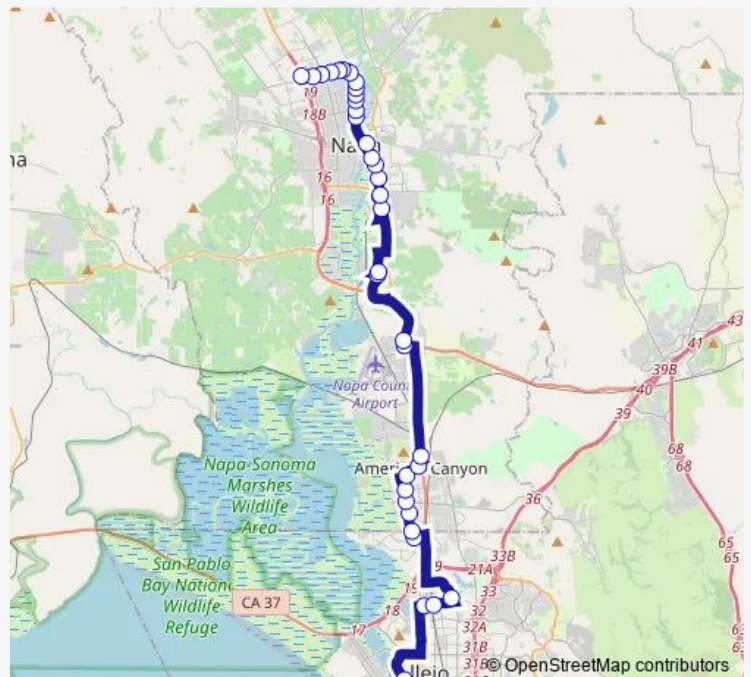

Devlin Rd (SB)

Devlin Rd & Gateway Rd (SB)

American Canyon City Hall

Rio del Mar at Hwy 29 (7-11)

Route schedule

Redwood Park n Ride — Vallejo Ferry Terminal

Monday 05:53-18:40

Tuesday 05:53-18:40

Wednesday 05:53-18:40

Thursday 05:53-18:40

Friday 05:53-18:40

Saturday —

Sunday 07:00-18:00

Route info

Direction: Redwood Park n Ride

Stops: 34

Trip Duration: 1 hour 28 min

11 — Napa-Vallejo Connector

Rio del Mar at Carolyn Dr (SW)

Donaldson Way at Benton Way (NW)

Elliott Dr at American Canyon Rd (NW)

American Canyon Senior Center (SB)

Elliott Dr at Marla Dr

Mini Dr/Elliott

Broadway St at Mini Dr

Sutter Hospital SB

Kaiser Hospital North

Sereno Transfer Ctr

Vallejo Ferry Terminal South

Vallejo Transit Ctr

Vallejo Ferry Terminal