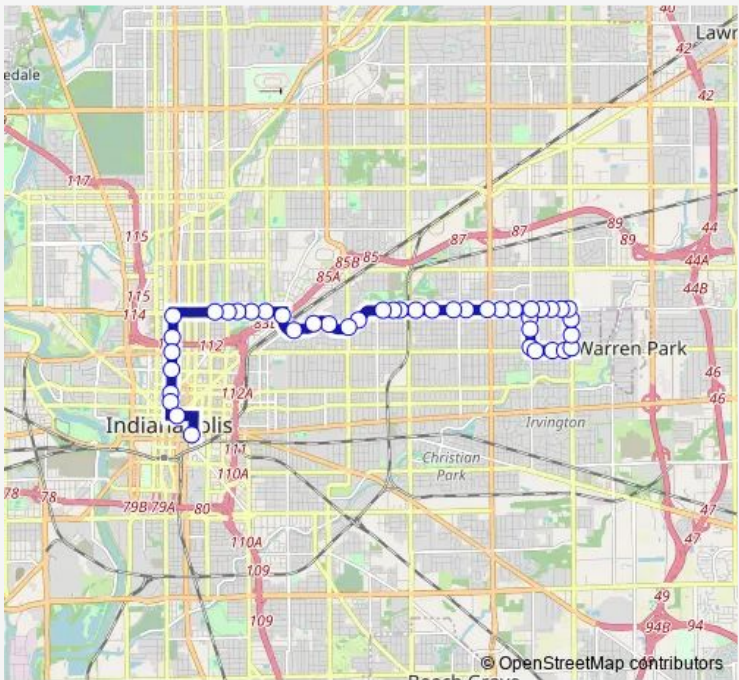

Bus 11 East 16th St

[Go to website](#)

Direction
 Ritter Ave & 16th St — CTC-P
 43 stops
[Open route schedule](#)

- Ritter Ave & 16th St
- Ritter Ave & 13th St
- Ritter Ave & 10th St
- 10th St & Layman Ave
- 10th St & Graham
- 10th St & Campbell Ave
- Arlington Ave & 11th St
- Arlington Ave & 12th St
- Arlington Ave & 14th St
- 16th St & Arlington Ave
- 16th St & Priscilla Ave
- 16th St & Graham Ave
- 16th St & Lesley Ave
- 16th St & Ritter Ave
- 16th St & Irvington Ave
- 16th St & Spencer Ave
- 16th St & Emerson Ave
- 16th St & Wallace Ave
- 16th St & Drexel Ave
- 16th St & Gladstone Ave
- 16th St & Denny St

Route info
 Direction: Ritter Ave & 16th St
 Stops: 43
 Trip Duration: 0 hour 33 min

11 — East 16th St BusMaps

Brookside Pkwy S Dr & Ewing St

Brookside Pkwy S Dr & Gale St

Brookside Pkwy S & Tuxedo St

Brookside Pkwy S Dr & Parker Ave

Route info

Direction: CTC-R

Stops: 29

Trip Duration: 0 hour 25 min

16th St & Leland Ave

16th St & Hawthorne Ln

16th St & Whittier Pl

Ritter Ave & 16th St

Stops: 43

Trip Duration: 0 hour 32 min

Brookside Pkwy S Dr & Rural St

Brookside Pkwy & Keystone Ave

Brookside Pkwy S Dr & Jefferson Ave

Nowland Ave & Windsor St

Roosevelt Ave & Ludlow Ave

16th St & Dr AJ Brown Ave