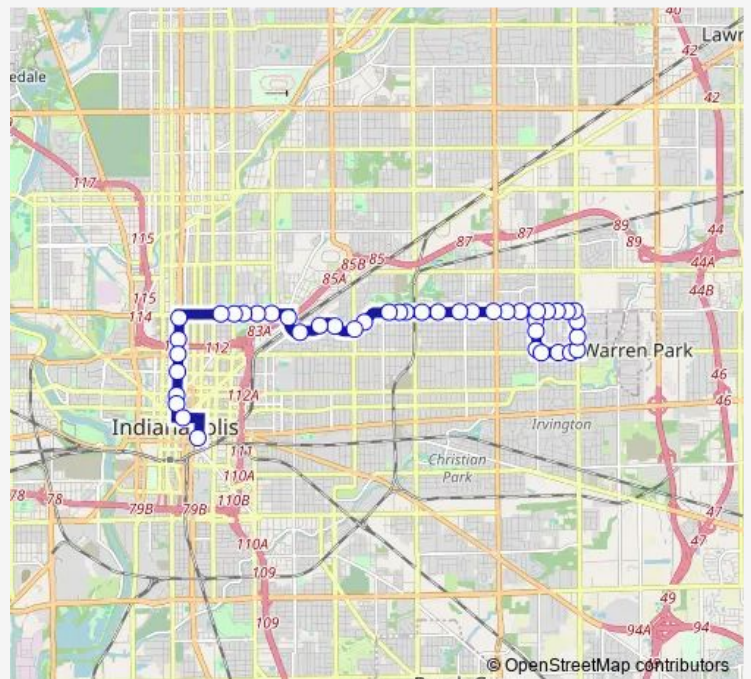

### Route schedule

CTC-P — Ritter Ave & 16th St

Monday	05:45-19:45
Tuesday	05:45-19:45
Wednesday	05:45-19:45
Thursday	05:45-19:45
Friday	05:45-19:45
Saturday	—
Sunday	—

### Route info

Direction: CTC-P

Stops: 28

Trip Duration: 0 hour 28 min

11 — East 16th St

16th St & Colorado Ave

16th St & Linwood Ave

16th St & Dequincy St

16th St & Emerson Ave

16th St & Hawthorne Ln

16th St & Whittier Pl

Ritter Ave & 16th St

**Direction**

Ritter Ave &amp; 16th St — CTC-P

40 stops

[Open route schedule](#)

## Route info

Direction: Ritter Ave &amp; 16th St

Stops: 40

Trip Duration: 0 hour 33 min

Nowland Ave & Windsor St

Roosevelt Ave & Ludlow Ave

16th St & Dr AJ Brown Ave

16th St & Yandes St